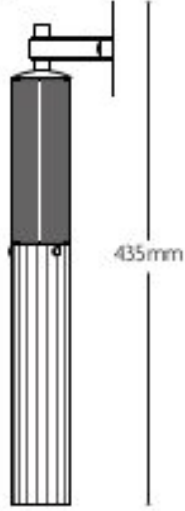

Flume Wall Light Bronze

Superlites

The Flume Wall Light features a reeded brass body in either an antique brass or bronze finish, and a clear reeded glass shade. Its elegant slimline form is contemporary yet classic, and references the art-deco era. The LED light source within refracts delicately through the reeded glass to create a beautiful lit effect.

1 x 3.6W GU10 MR11 LED

240VAC

2700K

290lms

Dimmable with LED compatible phase dimmers

Always observe min/max load.

Length: 90mm

Height: 435mm

Width: 80mm

Glass diameter: 50mm

Wall plate Diameter: 80mm

Bronze

0207 924 2055
sales@superlites.co.uk
www.superlites.co.uk

Flume Wall Light Bronze

Superlites

FRONT

80mm

∅ 50mm

SIDE

90mm

435mm

0207 924 2055
sales@superlites.co.uk
www.superlites.co.uk