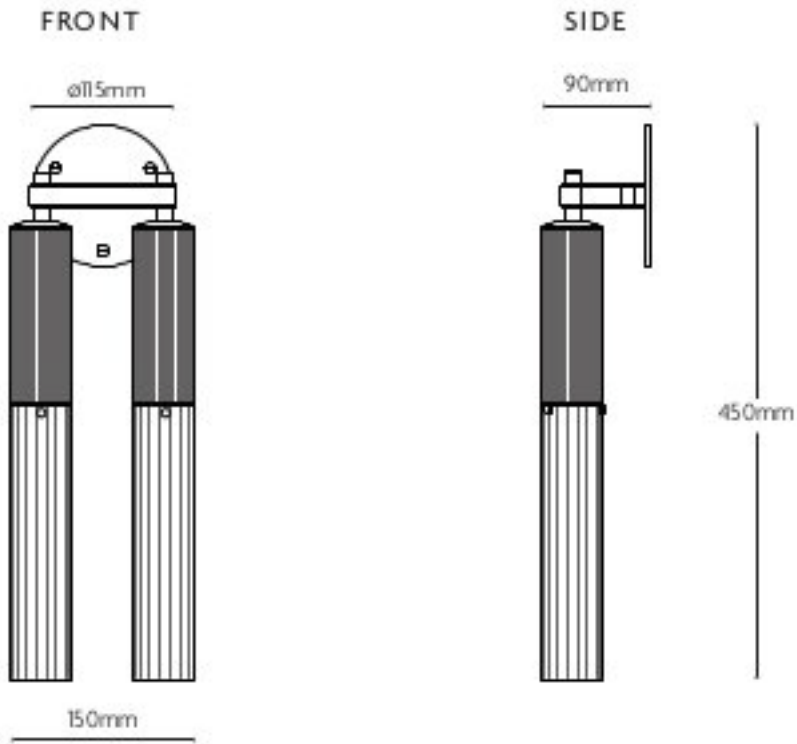

Flume Wall Twin Antique Brass

Superlites

A twin headed version of The Flume Wall Light, featuring a reeded brass body in either an antique brass or bronze finish, and a clear reeded glass shade. Its elegant slimline form is contemporary yet classic, and references the art-deco era. Its two LED light sources refracts delicately through the reeded glass to create a beautiful lit effect.

2 x 3.6W GU10 MR11 LED

240VAC

2700K

580lms

Dimmable with LED compatible phase dimmers

Always observe min/max load.

Length: 90mm

Height: 435mm

Width: 80mm

Glass diameter: 110mm

Wall plate Diameter: 80mm

Antique Brass

0207 924 2055
sales@superlites.co.uk
www.superlites.co.uk

Flume Wall Twin Antique Brass

Superlites

0207 924 2055
sales@superlites.co.uk
www.superlites.co.uk