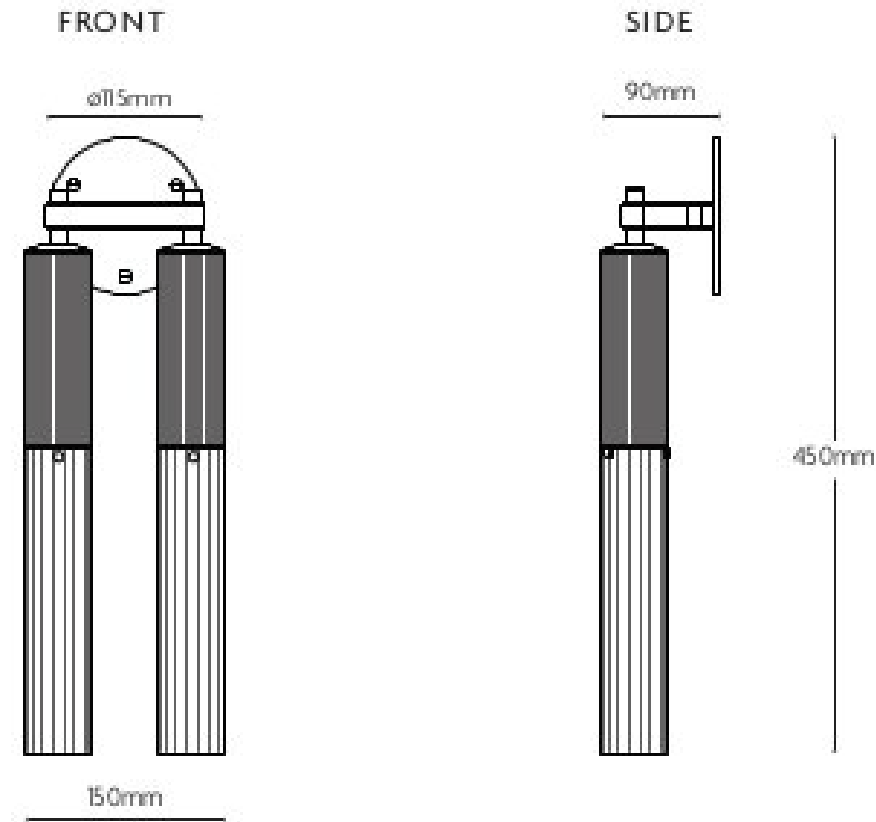

Flume Wall Twin Bronze

Superlites

A twin headed version of The Flume Wall Light, featuring a reeded brass body in either an antique brass or bronze finish, and a clear reeded glass shade. Its elegant slimline form is contemporary yet classic, and references the art-deco era. Its two LED light sources refracts delicately through the reeded glass to create a beautiful lit effect.

2 x 3.6W GU10 MR11 LED

240VAC

2700K

580lms

Dimmable with LED compatible phase dimmers

Always observe min/max load.

Length: 90mm

Height: 435mm

Width: 80mm

Glass diameter: 110mm

Wall plate Diameter: 80mm

Bronze

0207 924 2055
sales@superlites.co.uk
www.superlites.co.uk

Flume Wall Twin Bronze

Superlites

0207 924 2055
sales@superlites.co.uk
www.superlites.co.uk