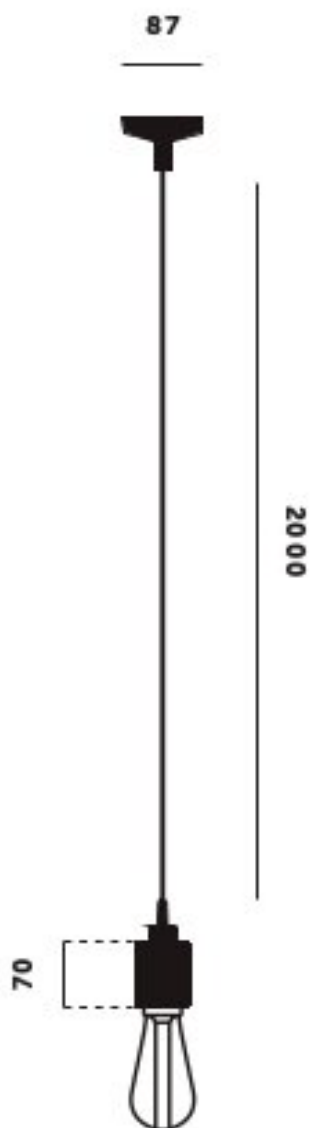

Heavy Metal Brass Pendant

Superlites

Single light pendant made from solid metal with matt rubber detailing.

E27

200-240v

IP20

Maximum 40W

Cable length: 2 meters

L: 70mm W: 87mm

Bulbs sold separately

0207 924 2055
sales@superlites.co.uk
www.superlites.co.uk

Heavy Metal Brass Pendant

Superlites

0207 924 2055
sales@superlites.co.uk
www.superlites.co.uk