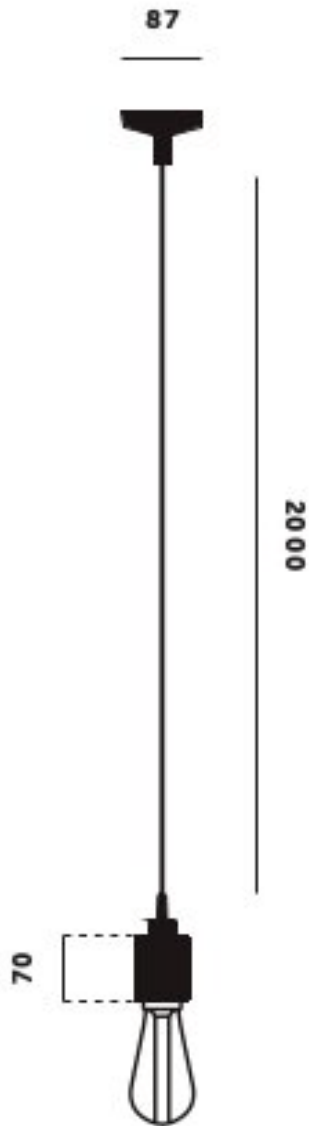

Heavy Metal Steel Pendant

Superlites

0207 924 2055
sales@superlites.co.uk
www.superlites.co.uk