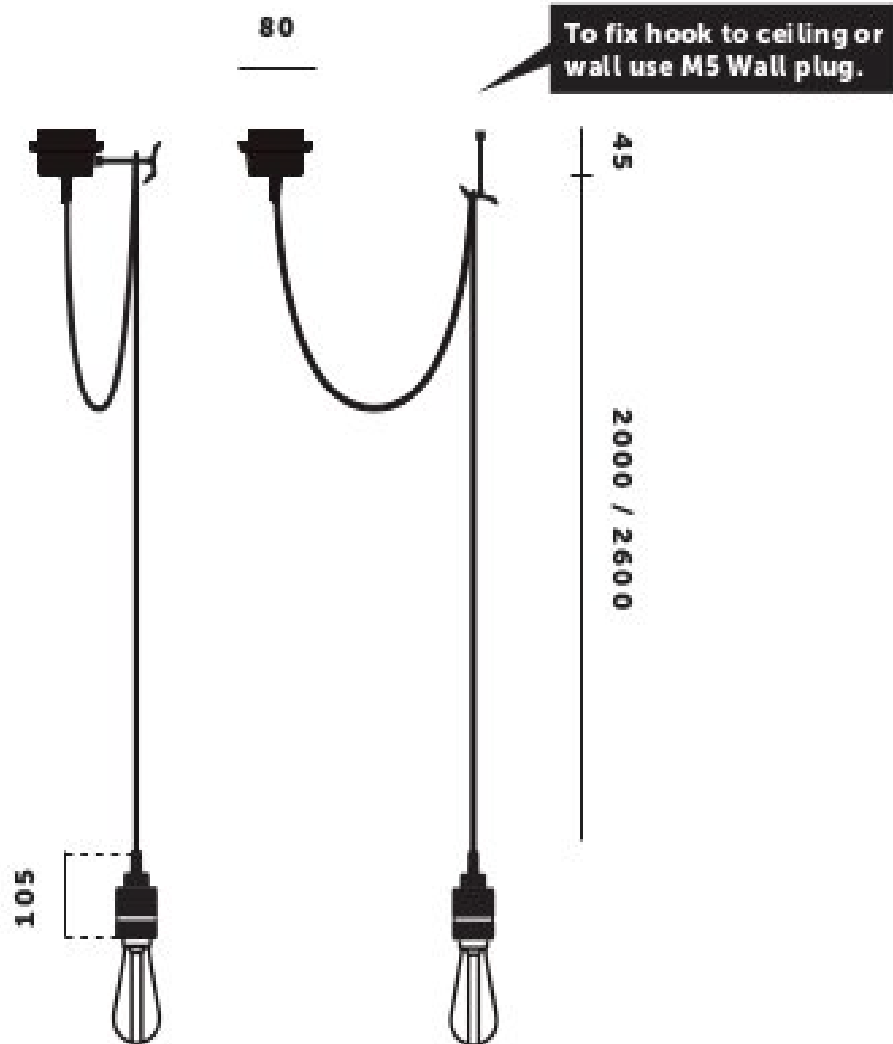

Hooked 1.0 Nude Brass

Superlites

0207 924 2055
sales@superlites.co.uk
www.superlites.co.uk