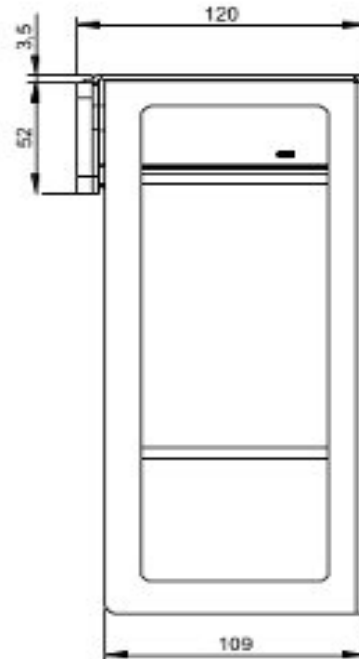

Hugy

0207 924 2055
sales@superlites.co.uk
www.superlites.co.uk