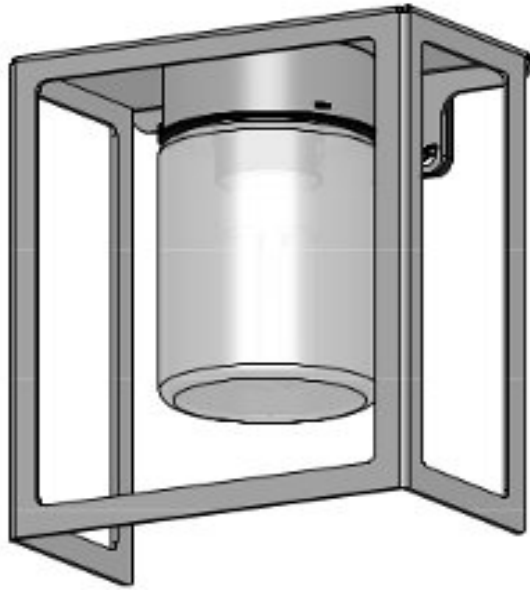

Hugy

0207 924 2055
sales@superlites.co.uk
www.superlites.co.uk