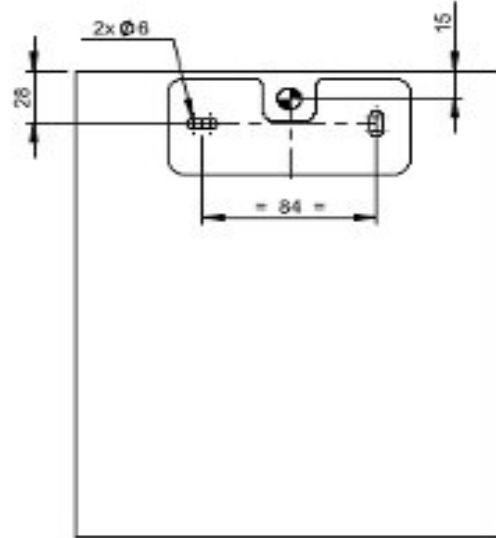

Hugy

0207 924 2055
sales@superlites.co.uk
www.superlites.co.uk