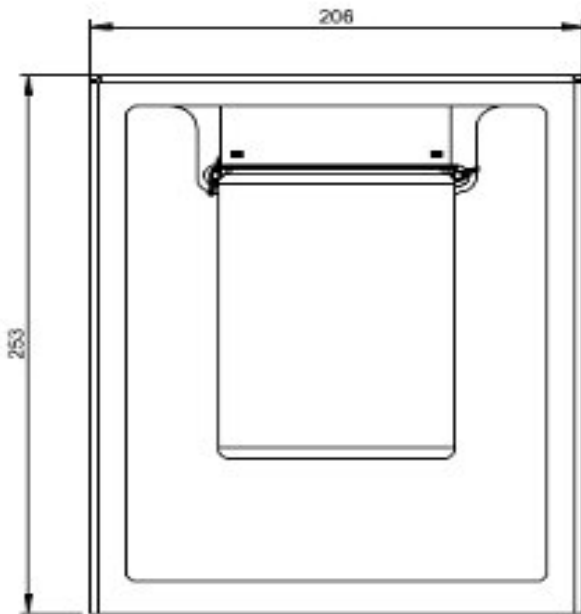

Hugy

0207 924 2055
sales@superlites.co.uk
www.superlites.co.uk