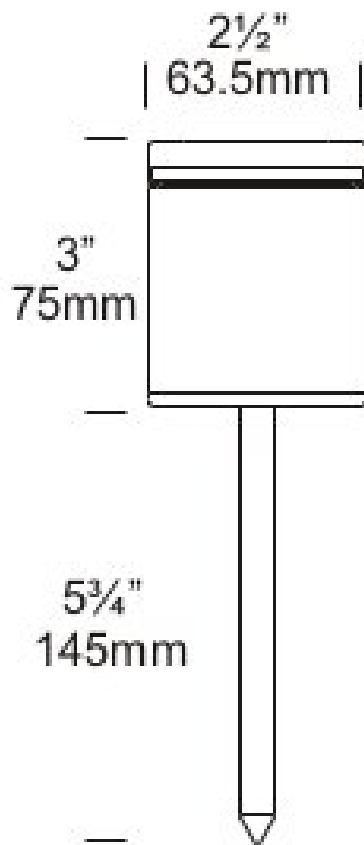

HUN/SS

Superlites

0207 924 2055
sales@superlites.co.uk
www.superlites.co.uk