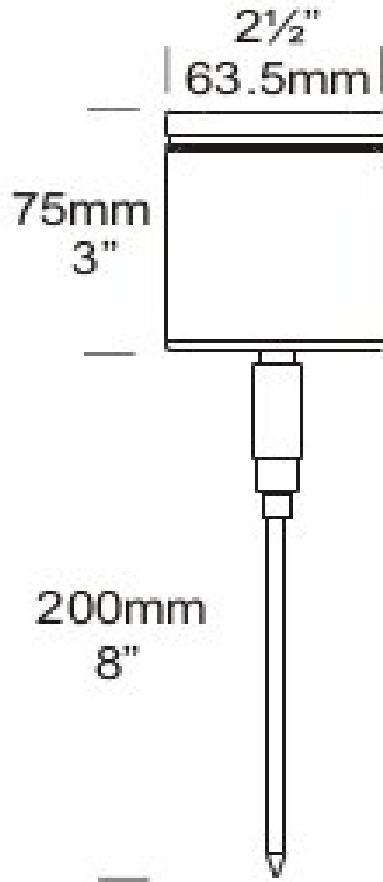

HUN/SSA

Superlites

0207 924 2055
sales@superlites.co.uk
www.superlites.co.uk