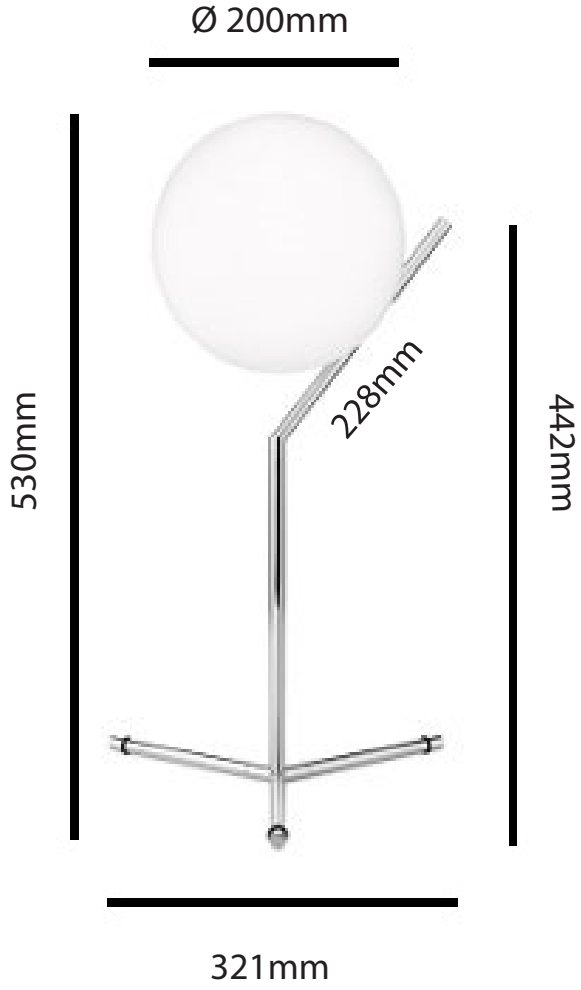

IC Light Table 1 High

0207 924 2055
sales@superlites.co.uk
www.superlites.co.uk