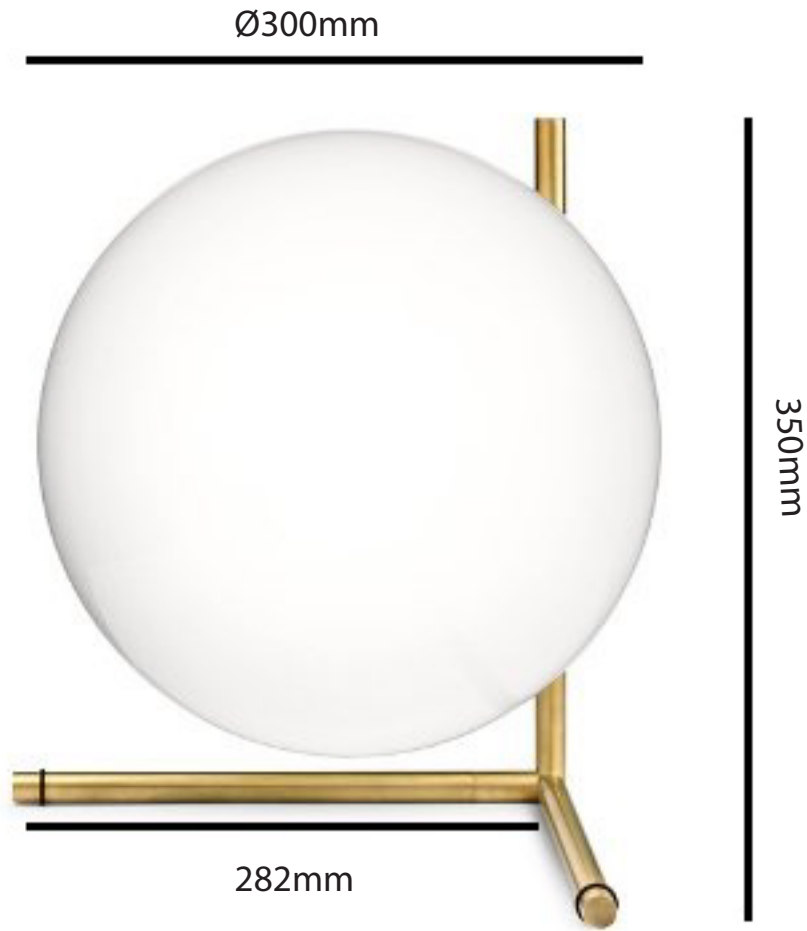

IC Light Table 2

Superlites

0207 924 2055
sales@superlites.co.uk
www.superlites.co.uk