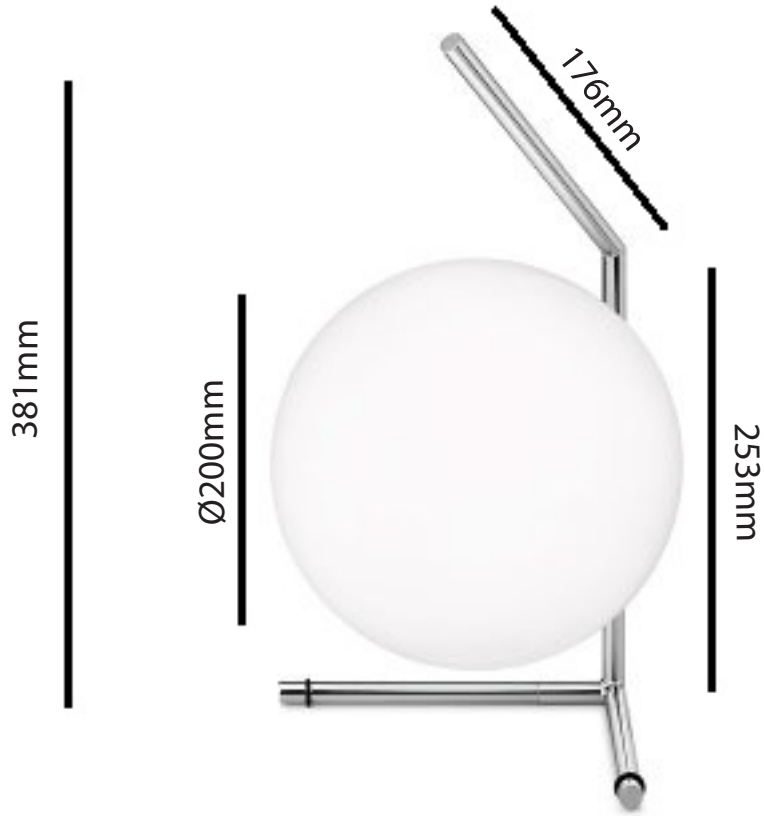

IC Lights Table 1 Low

Superlites

0207 924 2055
sales@superlites.co.uk
www.superlites.co.uk