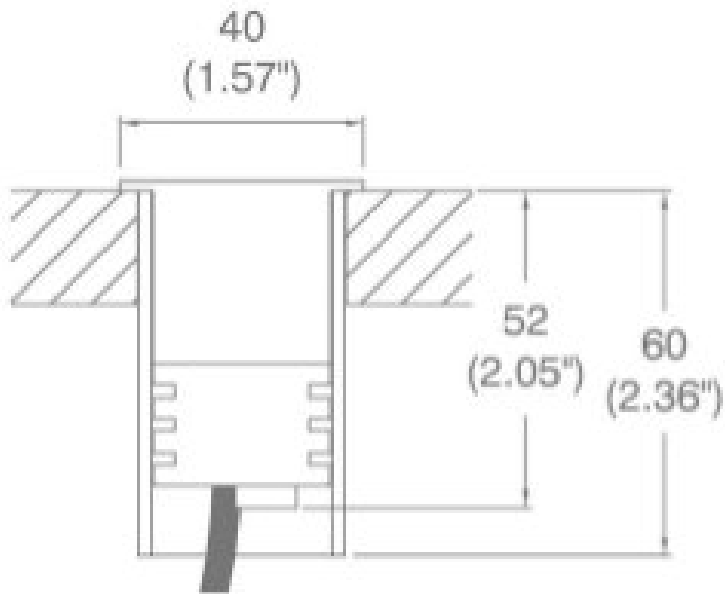

2.6W
210lms
2700k
90CRI
IP67
700mA
15°/25°/30°
Class 3
Supplied with 1.5m Cable
Dimension: 40mm
Height: 53mm (60mm with Mounting Tube)
Cut out: 33mm
Colours: Black Anodised, Flamed Bronze,
Brushed Marine Stainless Steel,
Polished Marine Stainless Steel
(Exterior & Interior use)

Antique Bronze (Interior use only)

0207 924 2055
sales@superlites.co.uk
www.superlites.co.uk

InGround40

Superlites

Cut out:

Springs 34mm \varnothing

IP Mounting Tube 33mm \varnothing

0207 924 2055
sales@superlites.co.uk
www.superlites.co.uk