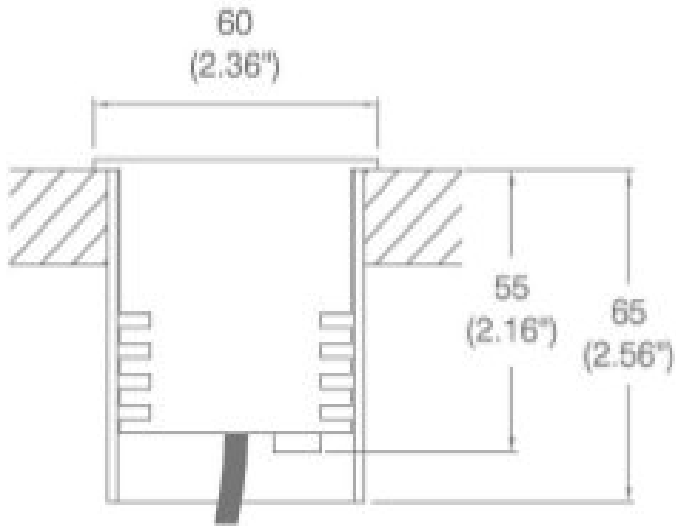

InGround60

Superlites

4.75W
2700k
90CRI
IP67
350mA
15°/25°/30°
Class 3
Supplied with 1.5m Cable
Dimension: 60mm
Height: 55mm (65mm with Mounting Tube)
Cut out: 53mm
Colours: Black Anodised, Flamed Bronze,
Brushed Marine Stainless Steel,
Polished Marine Stainless Steel
(Exterior & Interior use)

Antique Bronze (Interior use only)

0207 924 2055
sales@superlites.co.uk
www.superlites.co.uk

InGround60

Superlites

Cut out:

Springs 54mm \varnothing

IP Mounting Tube 53mm \varnothing

0207 924 2055
sales@superlites.co.uk
www.superlites.co.uk