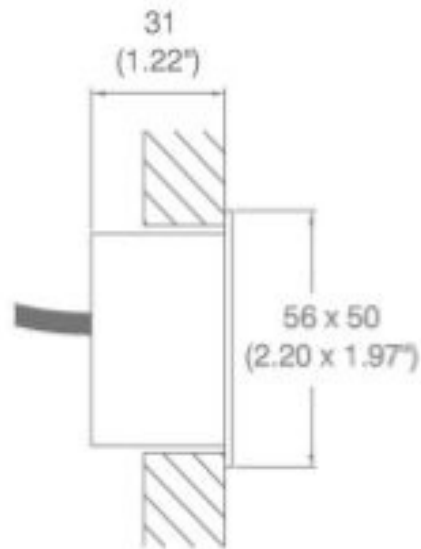

2700k

90CRI

IP66

700mA

Class 3

Dimension: 50mm X 56mm

Height: 31mm

Depth 41mm (Height + 10mm)

Cut out: 45mm x 50mm

Colours: (Exterior & Interior use)

Black Anodised, Flamed Bronze,

Brushed Marine Stainless Steel,

Polished Marine Stainless Steel,

White (RAL9016)

Antique Bronze (Interior use only)

0207 924 2055

[sales@superlites.co.uk](mailto:sales@superlites.co.uk)

[www.superlites.co.uk](http://www.superlites.co.uk)

Cut out:

Springs: 46(H) x 45(W)mm

Mounting Box: 50(H) x 49(W) x  
55(D)mm