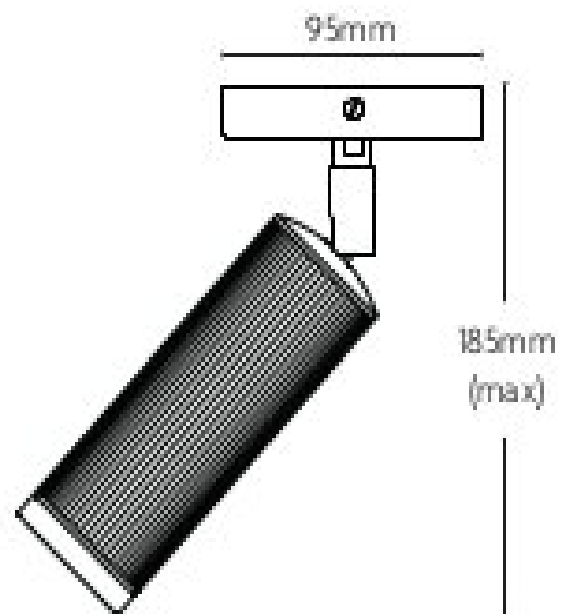

# Spot Single Ceiling Light Antique Brass

Superlites

An elegant solid brass spotlight in antique or bronze finish, designed and handmade in Britain by J Adams & Co. featuring mid-century inspired reeding and industrial detailing. .  
Available in antique brass or bronze finishes.

3.6W GU10 MR11 LED  
2700K colour temperature  
290 lumens  
36 degree beam angle  
Antique Brass  
Ceiling plate diameter: 95mm  
Max Projection: 185mm  
Spot Diameter: 50mm

0207 924 2055  
sales@superlites.co.uk  
www.superlites.co.uk