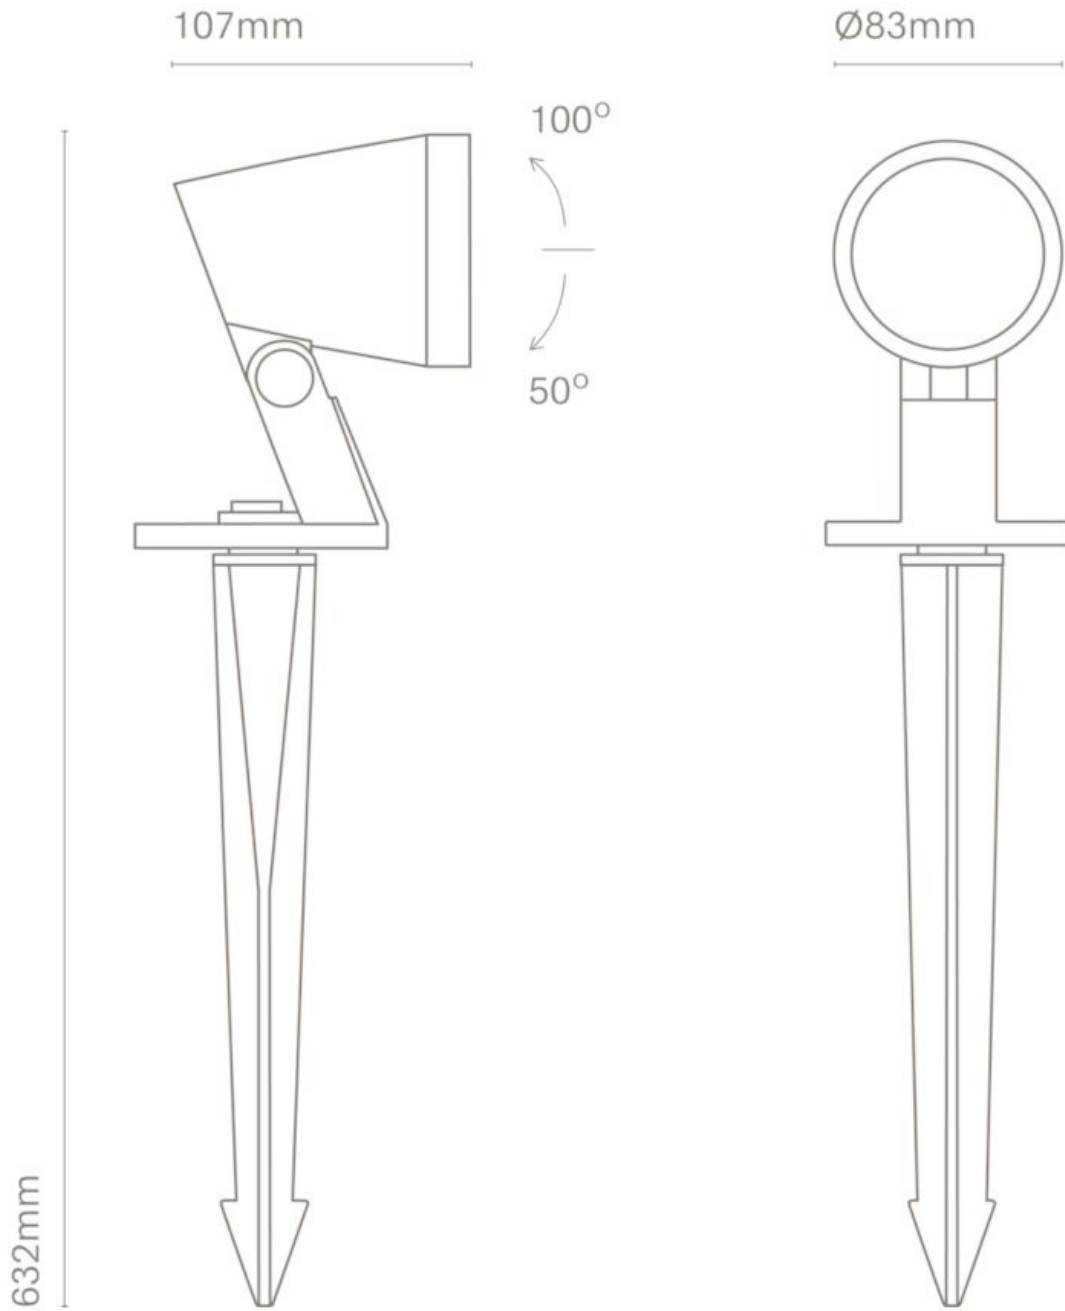

Jardi Spike

Superlites

0207 924 2055
sales@superlites.co.uk
www.superlites.co.uk