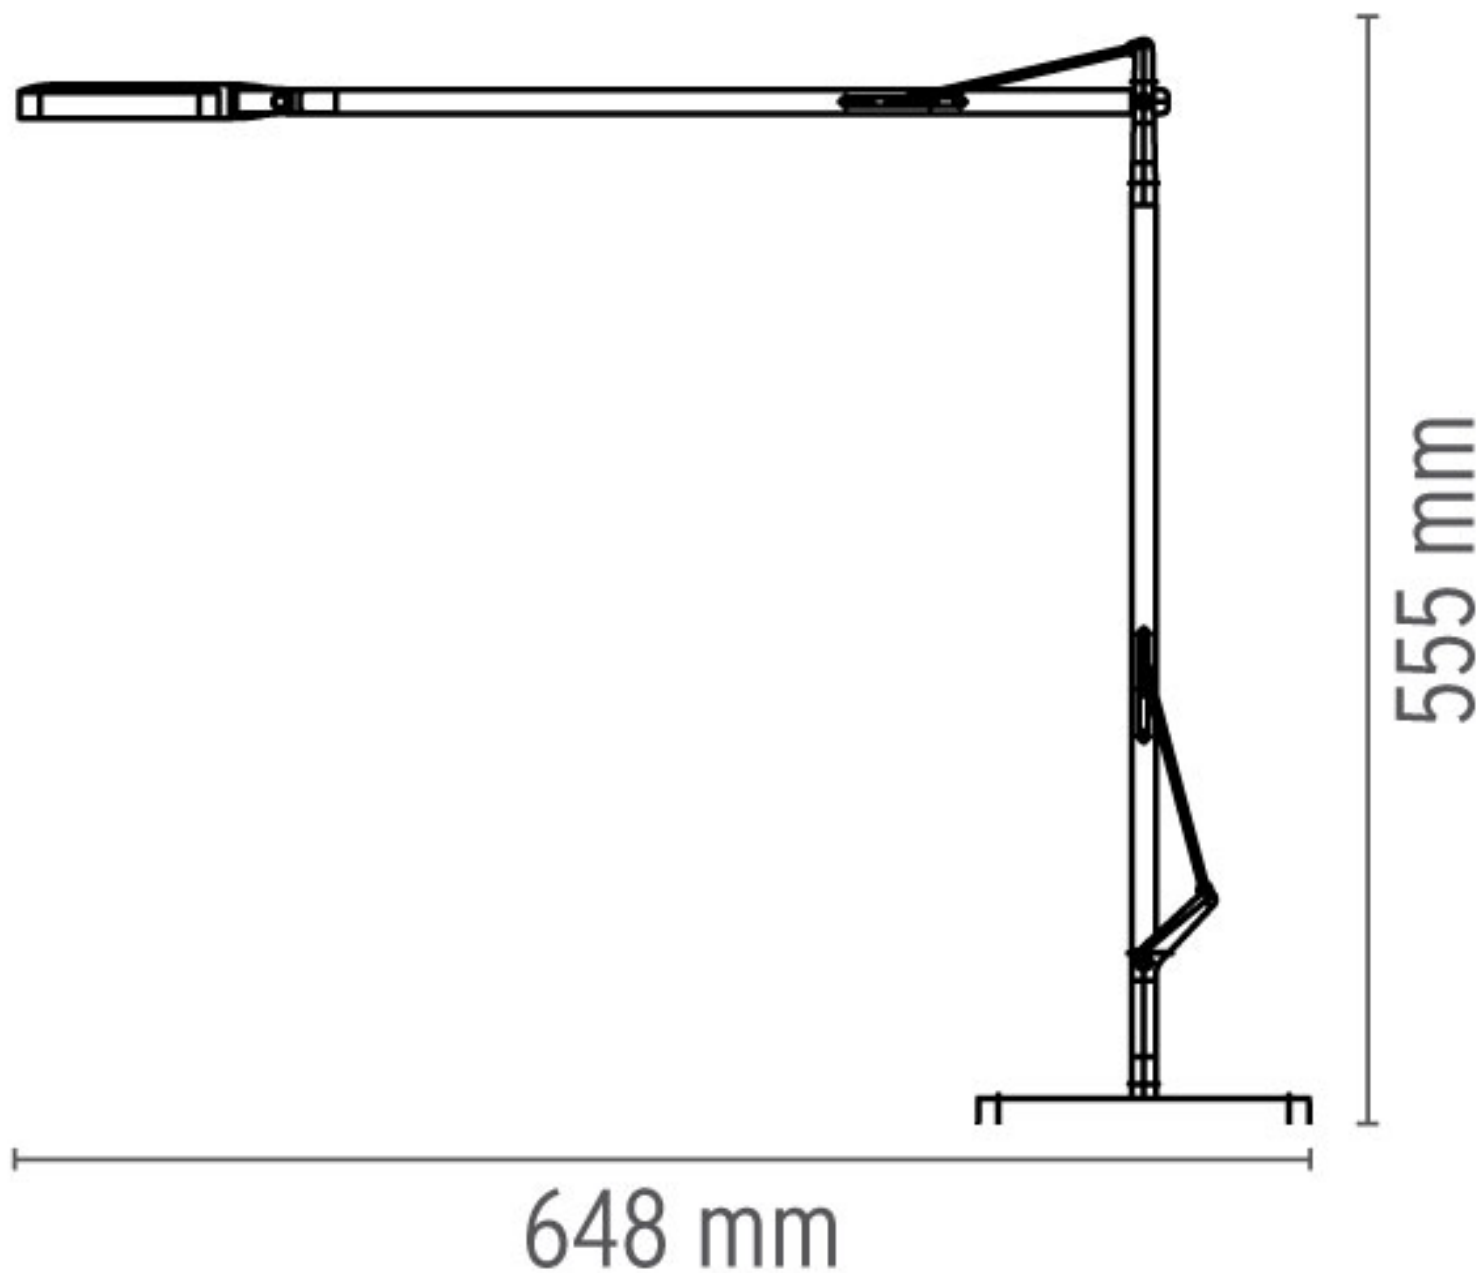

Kelvin Edge

Superlites

Adjustable Flos table lamp providing direct light. Aluminium painted or chromed body, with die cast head, joints and forks, and extruded arms. Diffuser in photoengraved polycarbonate and aluminate on the perimeter. Edge Lighting technology light source. Optical switch sensor placed on the head that provide 3-step dimming function and color temperature adjustment at 2700K or 3200K. Power cord length 150 cm. Plug-in power supply with interchangeable plugs.

Adjustable table lamp providing direct lighting

Black, White, Titanium, Chrome

7W

2700k-3200k

CRI90

300lms

Optical switch sensor placed on the head

Fused aluminum alloy body. Die-cast aluminum outer

head, with injection-molded methacrylate diffuser

3-step dimming function

Code Length: 1500mm

Base - 150mm x 150mm

Head - 85mm x 85mm

H: 414mm L: 473mm

0207 924 2055
sales@superlites.co.uk
www.superlites.co.uk

Kelvin Edge

Superlites

100 mm

83 mm

0207 924 2055
sales@superlites.co.uk
www.superlites.co.uk