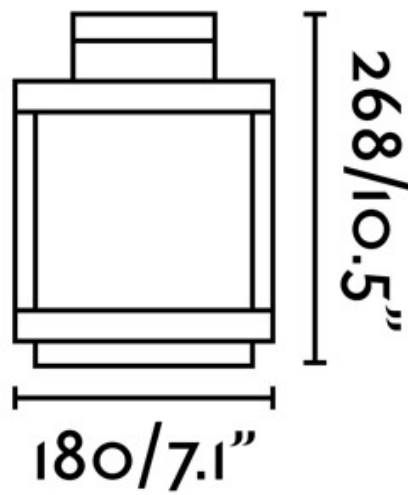

Kerala

Superlites

0207 924 2055
sales@superlites.co.uk
www.superlites.co.uk