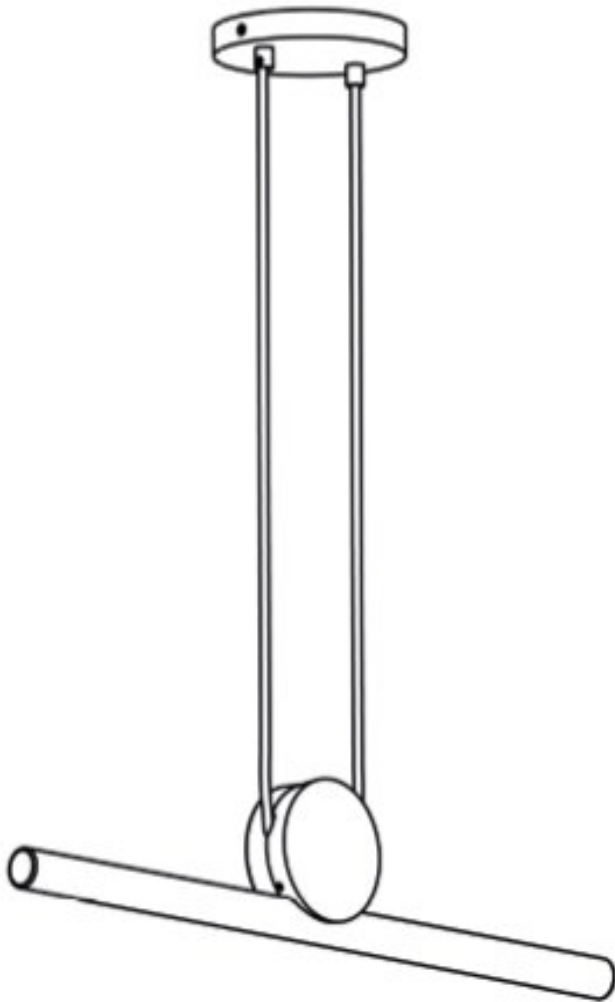

Kilter Pendant Light

Superlites

Kilter means balance. Named in reference to the delicate confluence of the linear light source and central fixture, the light frosted finish subtly exposes and celebrates the internal filament when illuminated.

IP20

Base Type: S14D

Solid Brass

Glass Finish: Frosted

L: 44mm W: 640mm H: 122mm

0207 924 2055
sales@superlites.co.uk
www.superlites.co.uk

Kilter Pendant Light

Superlites

The Kilter Pendant is inspired by the form of a traditional clock pendulum. Effortlessly hanging from two parallel cables in an elegant pendulum-style display, the Kilter Pendant is ingeniously crafted to incorporate Tala's cutting-edge Kilter S14d light sources.

Ideal for brightening up your kitchen islands and dining rooms, its adjustable cable length presents versatile angled display options, making it perfect not only for vaulted ceilings but for any spatial design. The clean, geometric simplicity paired with the expertly drafted profile of the fixture lends a polished and refined aesthetic that elevates the look of any space.