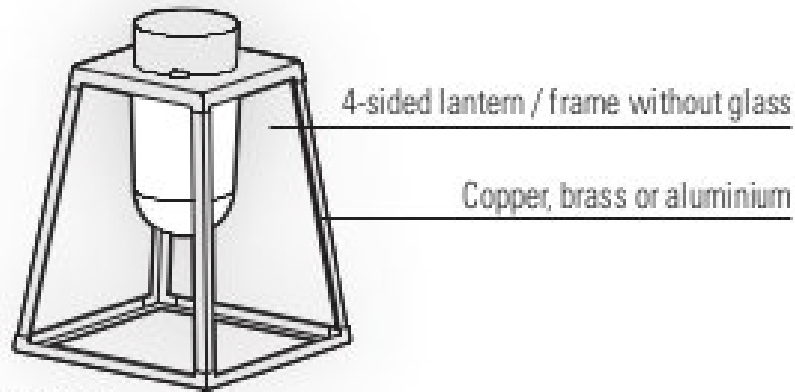

Lampiok Pendant

Superlites

Lamp: 1 x 52W

E27

Aluminium, Brass model with tinted lacquer coating

Copper model patinated with lacquer coating

IP65

Clear glass

Dimensions: H: 595mm L: 400mm

Colours: Green, Yellow, Orange, Red, Grey, White,
Blue, Black Grey, Brass, Copper

0207 924 2055
sales@superlites.co.uk
www.superlites.co.uk

Lampiok Pendant

Superlites

H 317 mm
W 224 mm