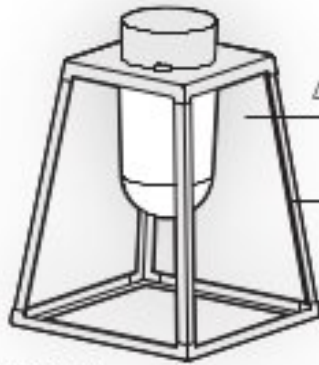

Dimensions: H: 465mm L: 400mm

Colours: Green, Yellow, Orange, Red, Grey, White,

Blue, Dark Grey, Brass, Copper

0207 924 2055
sales@superlites.co.uk
www.superlites.co.uk

Lampiok Wall

Superlites

4-sided lantern / frame without glass

Copper, brass or aluminium

H 317 mm
W 224 mm

0207 924 2055
sales@superlites.co.uk
www.superlites.co.uk