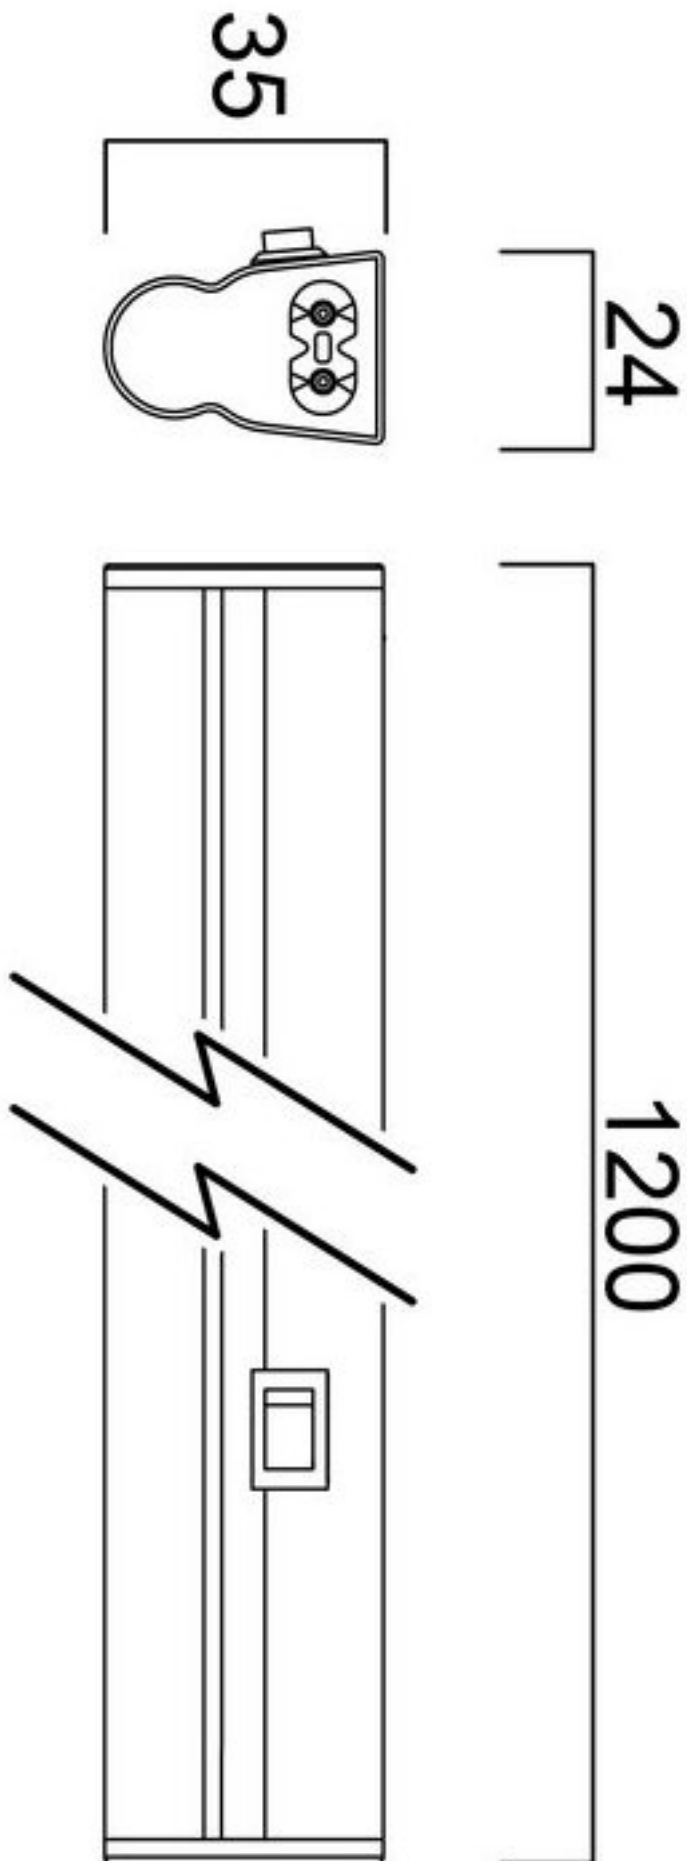

# LED Pipe 11.5W

**Superlites**

11.5W  
1150ms  
3000K  
CRI:80  
IP20  
Non-Dimmable  
Class II  
L: 1200mm W: 24mm H: 35mm

**0207 924 2055**  
**sales@superlites.co.uk**  
**www.superlites.co.uk**

# LED Pipe 11.5W

0207 924 2055  
sales@superlites.co.uk  
www.superlites.co.uk