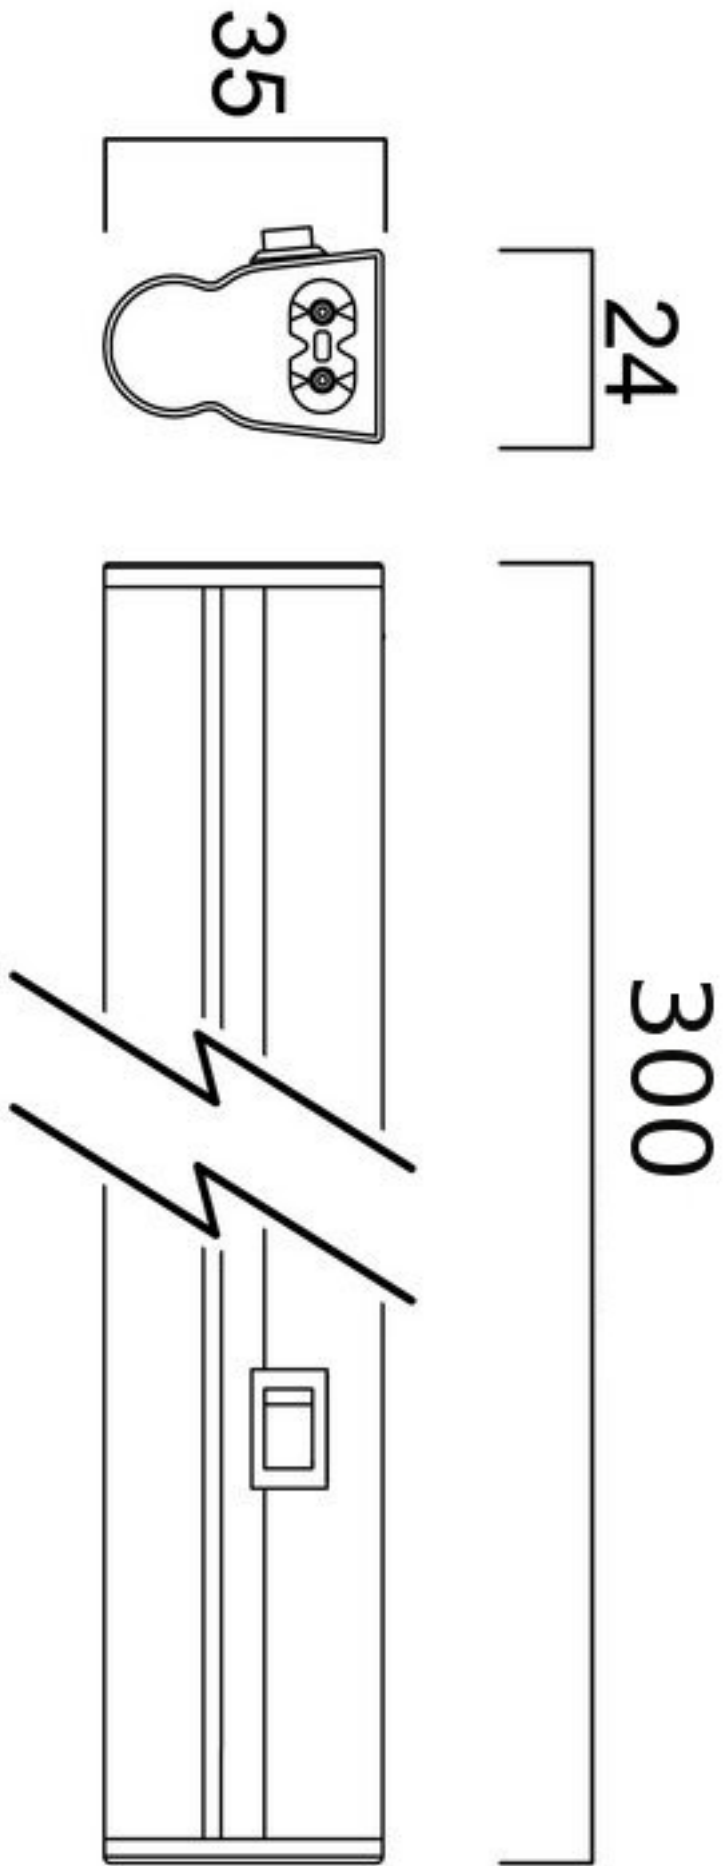

LED Pipe 3.5W

Superlites

3.5W
350ms
3000K
CRI:80
IP20
Non-Dimmable
Class II
L: 300mm W: 24mm H: 35mm

0207 924 2055
sales@superlites.co.uk
www.superlites.co.uk

LED Pipe 3.5W

0207 924 2055
sales@superlites.co.uk
www.superlites.co.uk