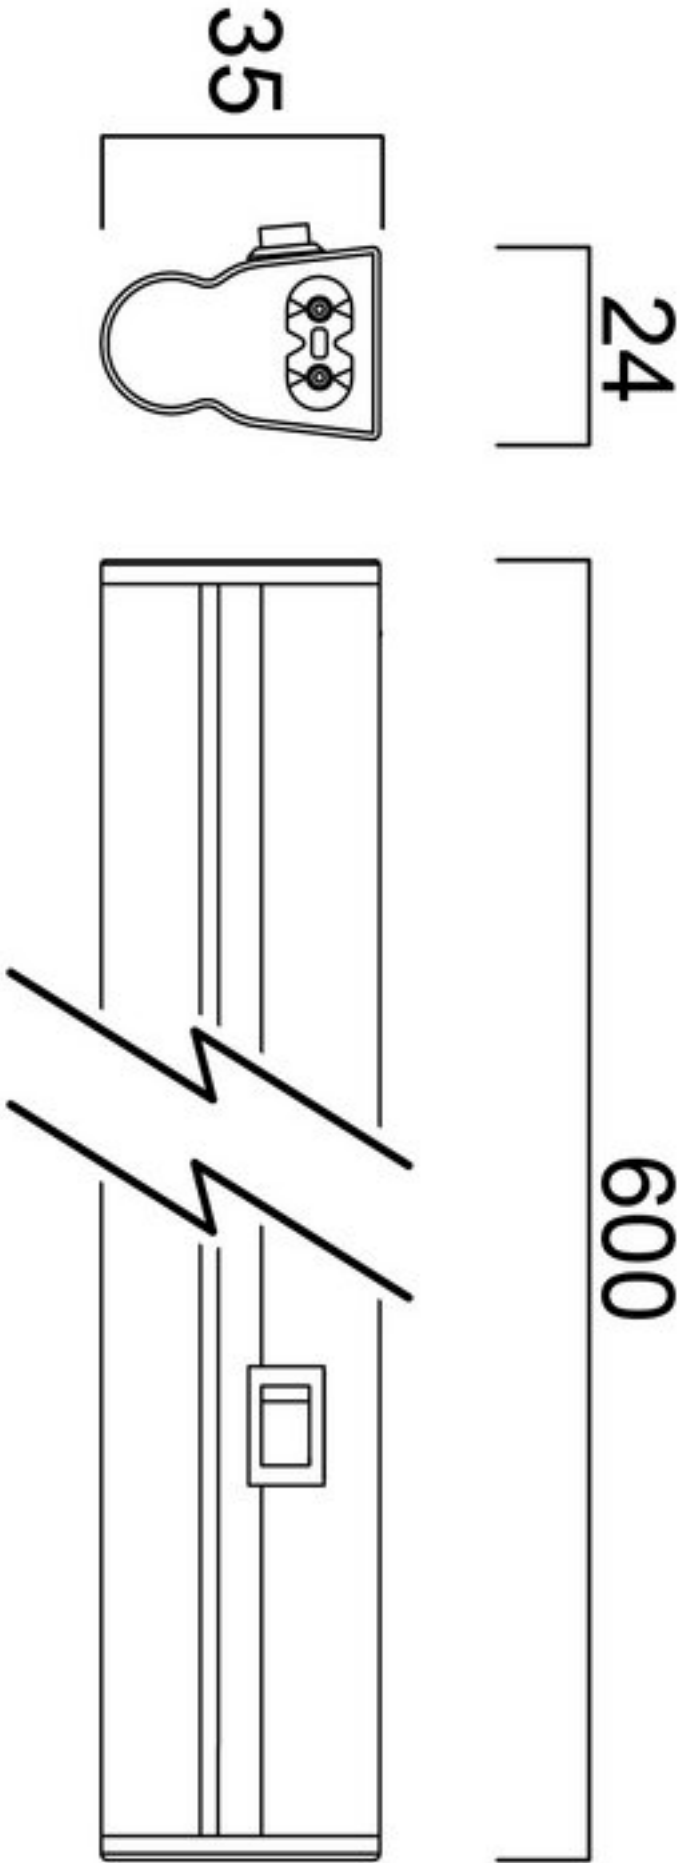

LED Pipe 6.5W

Superlites

6.5W
650ms
3000K
CRI:80
IP20
Non-Dimmable
Class II
L: 600mm W: 24mm H: 35mm

0207 924 2055
sales@superlites.co.uk
www.superlites.co.uk

LED Pipe 6.5W

0207 924 2055
sales@superlites.co.uk
www.superlites.co.uk