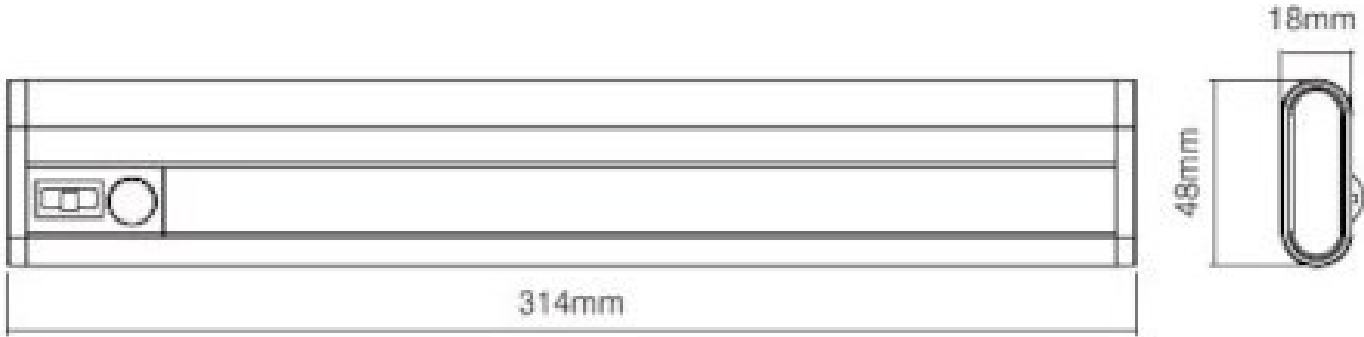

LinearLED Mobile Battery 300

Superlites

Attractive and functional design
Economical operation due to low power consumption
Easy and quick installation

3W
174lms
4000K Cool White
CRI: 80
Non-Dimmable
Class III
IP20
Aluminum
Integrated light and motion sensor
Switch for Auto- or On/Off-Mode
6 x AA batteries

Length: 314mm Width: 48mm Height: 18mm

0207 924 2055
sales@superlites.co.uk
www.superlites.co.uk

LinearLED Mobile Battery 300

0207 924 2055
sales@superlites.co.uk
www.superlites.co.uk