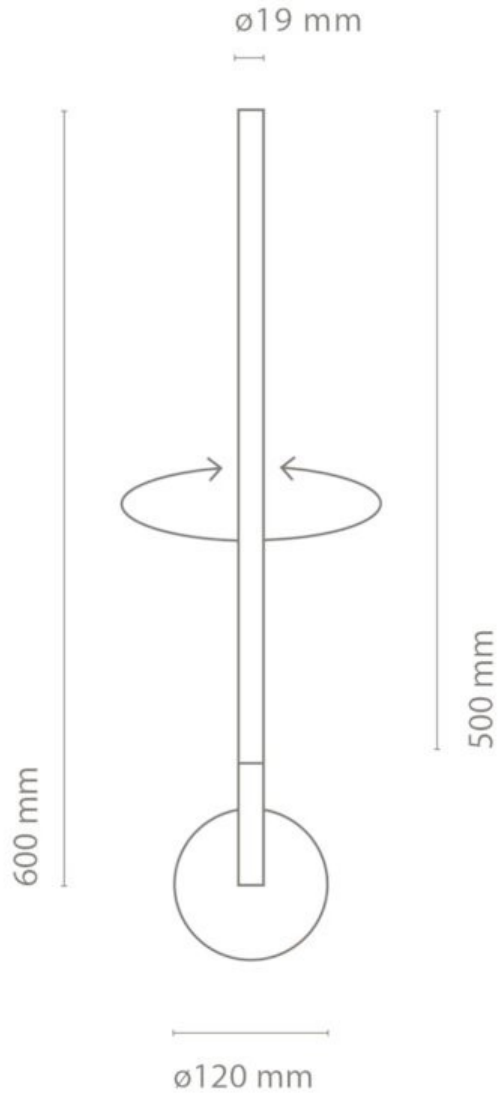

Lines Vertical Wall 600

Superlites

Lines is defined by its capacity to create warmth in any space, its multiple versions can be used as ambient lighting or accent lighting and can be projected in hallways, bathroom mirrors, highlighting art paintings, among many other applications. Thanks to the LED technology used, it creates a technical, warm and controlled light that is perfect for every project.

9.6W
1440lms
2700K
CRI:90
IP20
Class II
110-240V
Driver Included
Non-Dimmable
Opal Diffuser

Colours: Satin Nickel, Gold, Black, White

H: 600mm Base Dia: 120mm

0207 924 2055
sales@superlites.co.uk
www.superlites.co.uk

Lines Vertical Wall 600

Superlites

0207 924 2055
sales@superlites.co.uk
www.superlites.co.uk