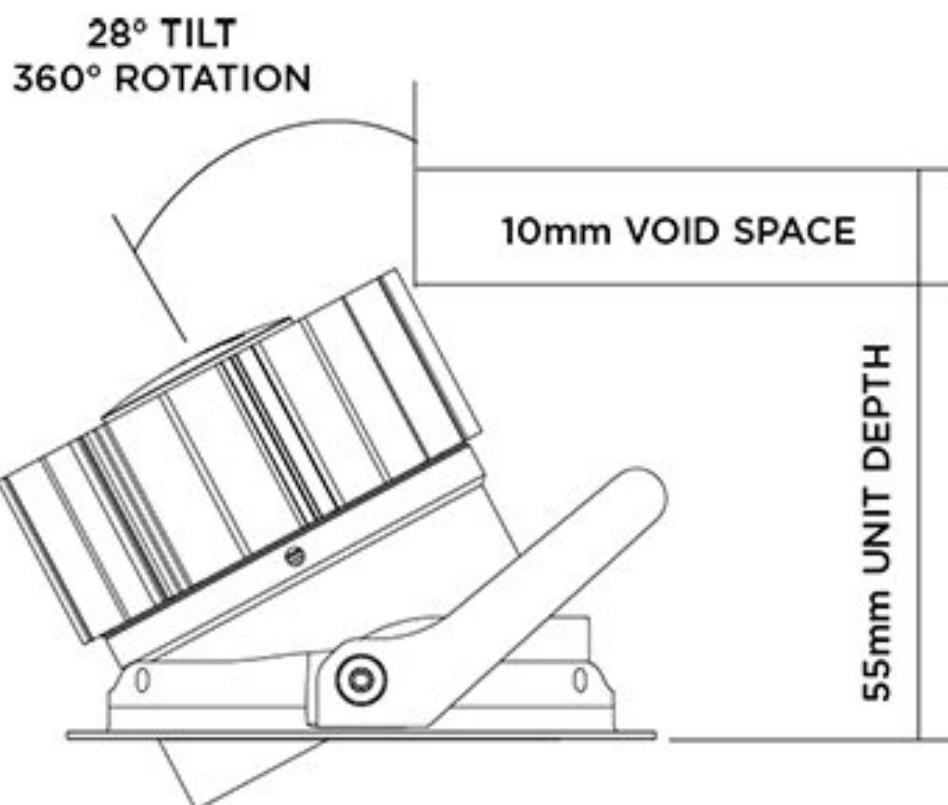

Rotation: 360°

2700k

CRI98

Cutout: 72mm

Lens: 51mm

H: 55mm W: 80mm

Must have 10mm void space above fitting

ø72mm CUT OUT (ø74mm CUT OUT FOR IP RATED VERSION)
ø51mm LENS APERTURE
ø80mm BEZEL