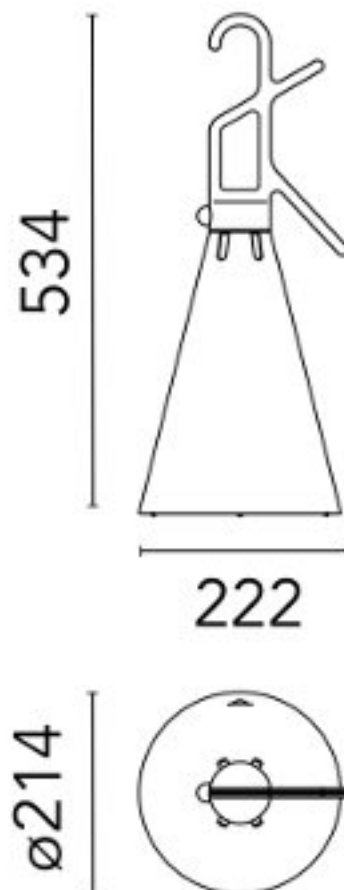

Mayday Outdoor

Superlites

Multipurpose lighting appliance suitable for installation outdoors. Hook/handle, which also works as a cable winder, and an injection-moulded opaline conical diffuser made from sustainable polypropylene produced from industrial process waste. Button switch located on the handle.

The light source is protected from atmospheric agents by a transparent airtight capsule made from sealed polymethyl methacrylate with an elastomer gasket that helps achieve a protection rating of IP65. As no glue is used in the assembly process, Mayday is easy to dismantle so that every part can be properly recycled.

0207 924 2055
sales@superlites.co.uk
www.superlites.co.uk