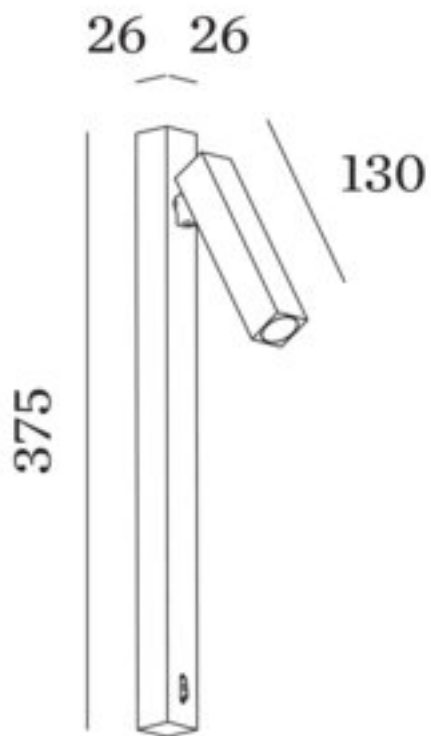

CRI:90

Voltage: 220 - 240 V

Dimmable

IP20

Safety class: PC1

Surge protection not surge protected

Height: 375mm

Length: 130mm

Width: 26mm

Tilt min: 90°

Tilt max: 90°

Rotation: 350°

Product colour: Signal White + Gold, Jet Black + Gold

0207 924 2055
sales@superlites.co.uk
www.superlites.co.uk

Mick 1.0 Snooze

Superlites