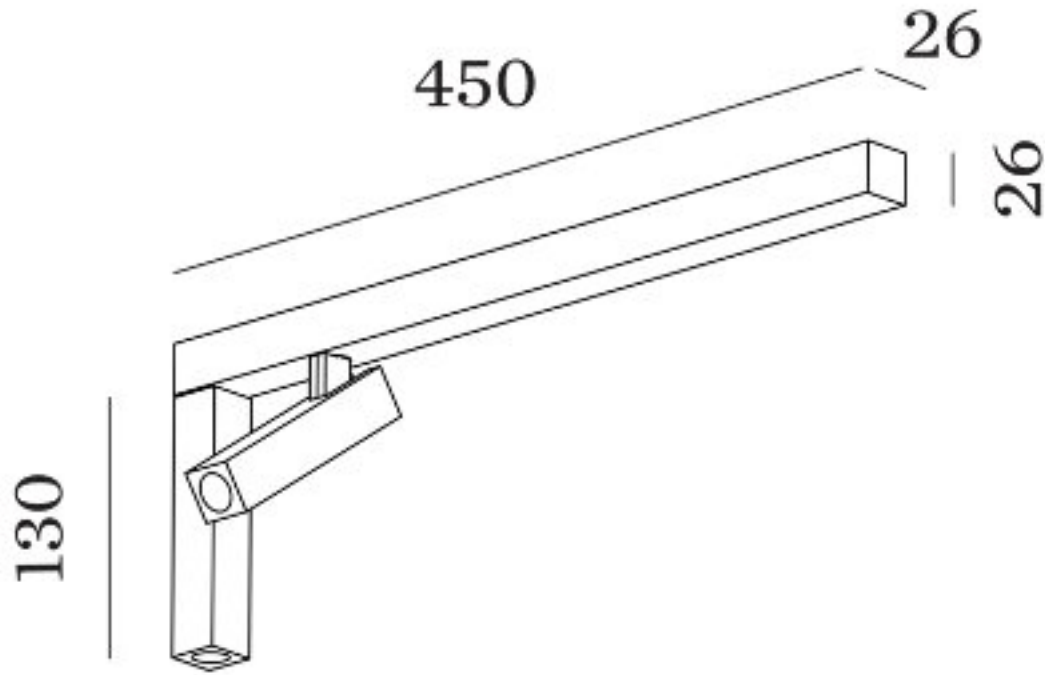

Mick 2.0 Ceiling

Superlites

0207 924 2055
sales@superlites.co.uk
www.superlites.co.uk