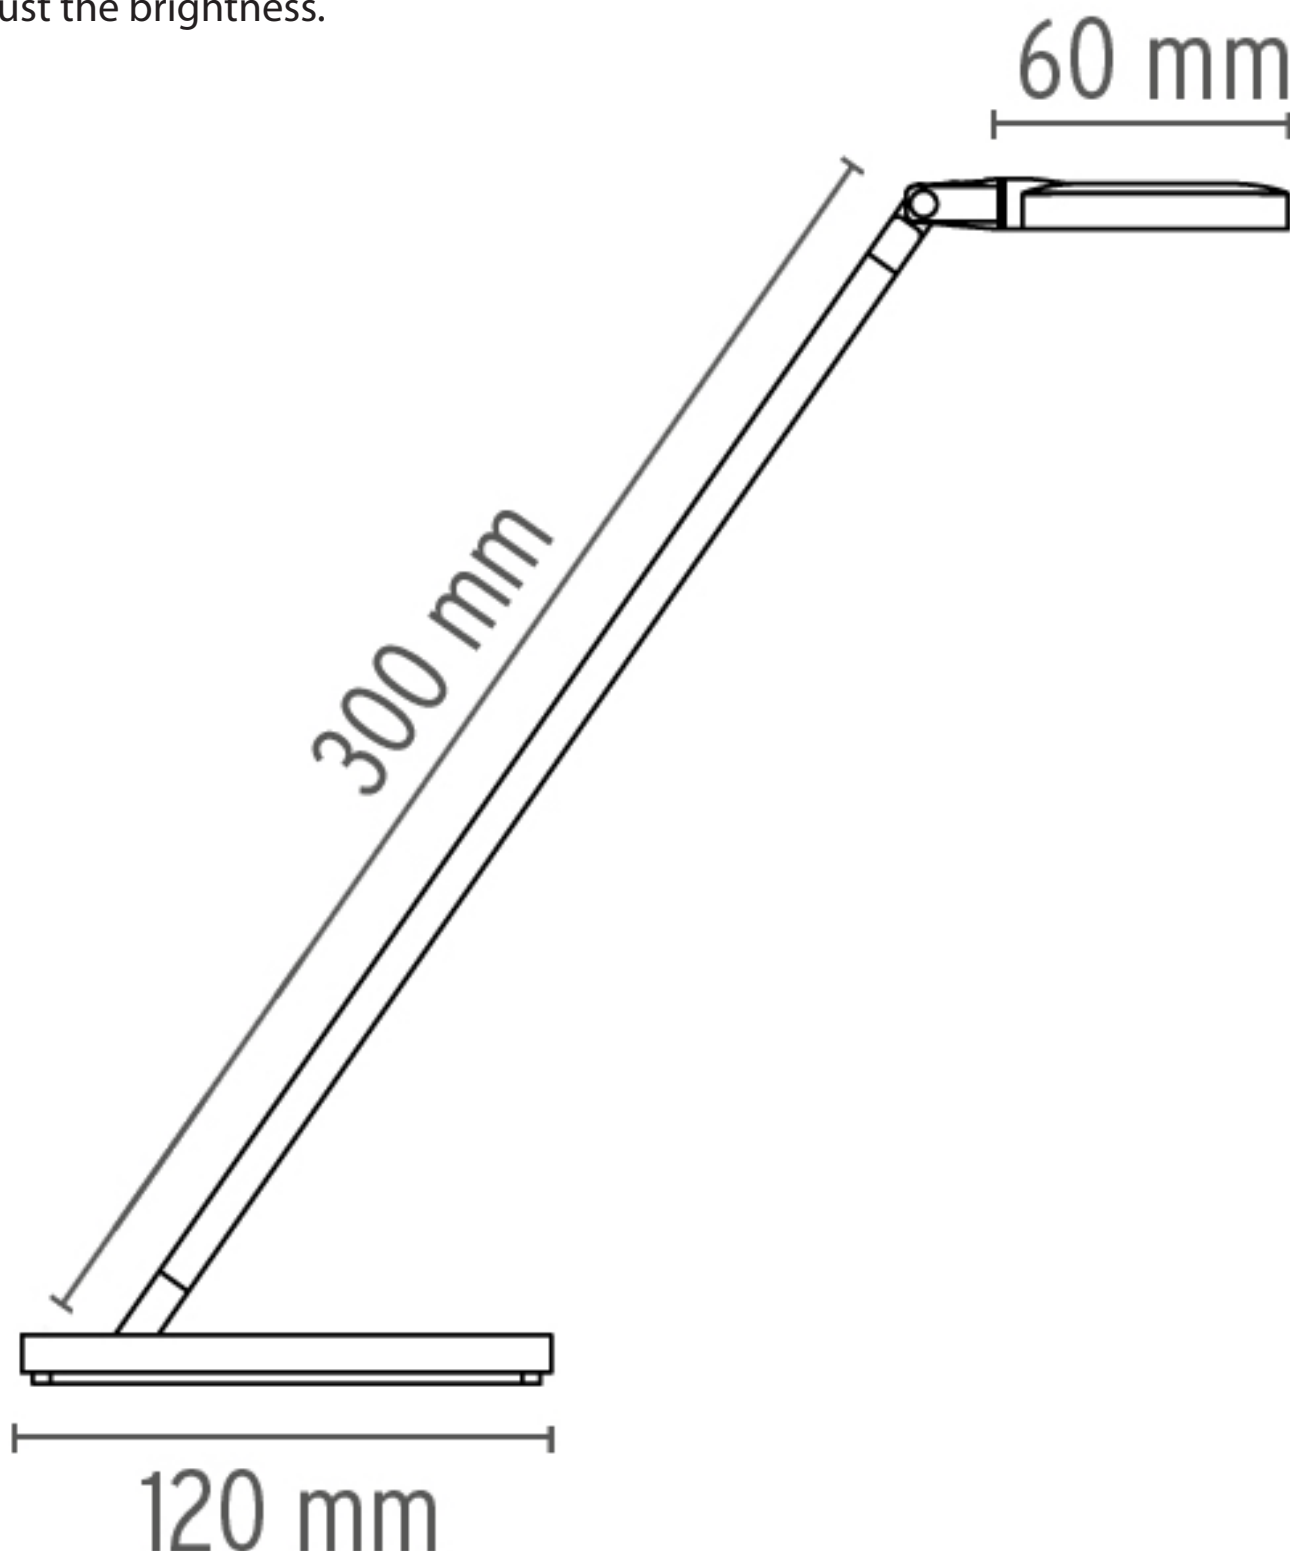

Mini Kelvin

Superlites

Table lamp providing direct light

Class 3

IP20

36 TOP LED 3000K 216lm total CRI80 - 4W dimming

Finish - Chrome

Head in pressofused aluminium, diffuser in photo-engraved methacrylate with aluminate surround.

Directionable head. ON/OFF switch with Soft Touch technology and light flow adjustment to 2 intensities (100% - 50% - 0%).

Power pack on plug with interchangeable plugs.

Supply Power pack on plug

Power pack on plug, base in pressofused zamak.

Construction Material - Aluminum

Weight - 0.8kg

Base - 120mm

Arm length - 300mm

Head - 60mm

0207 924 2055
sales@superlites.co.uk
www.superlites.co.uk

Mini Kelvin

Superlites

This is the 'mini' version of the legendary Kelvin Led table lamp by Flos. The excellence embodied by the Led technology enclosed in the head of the traditional model has been relocated on a simple, compact body. 30 LEDs combined with a special chemically-etched diffuser provide a warm, soft, comfortable light, with no strong contrasts or dazzling. A special optical sensor is used to switch the lamp on/off and to adjust the brightness.