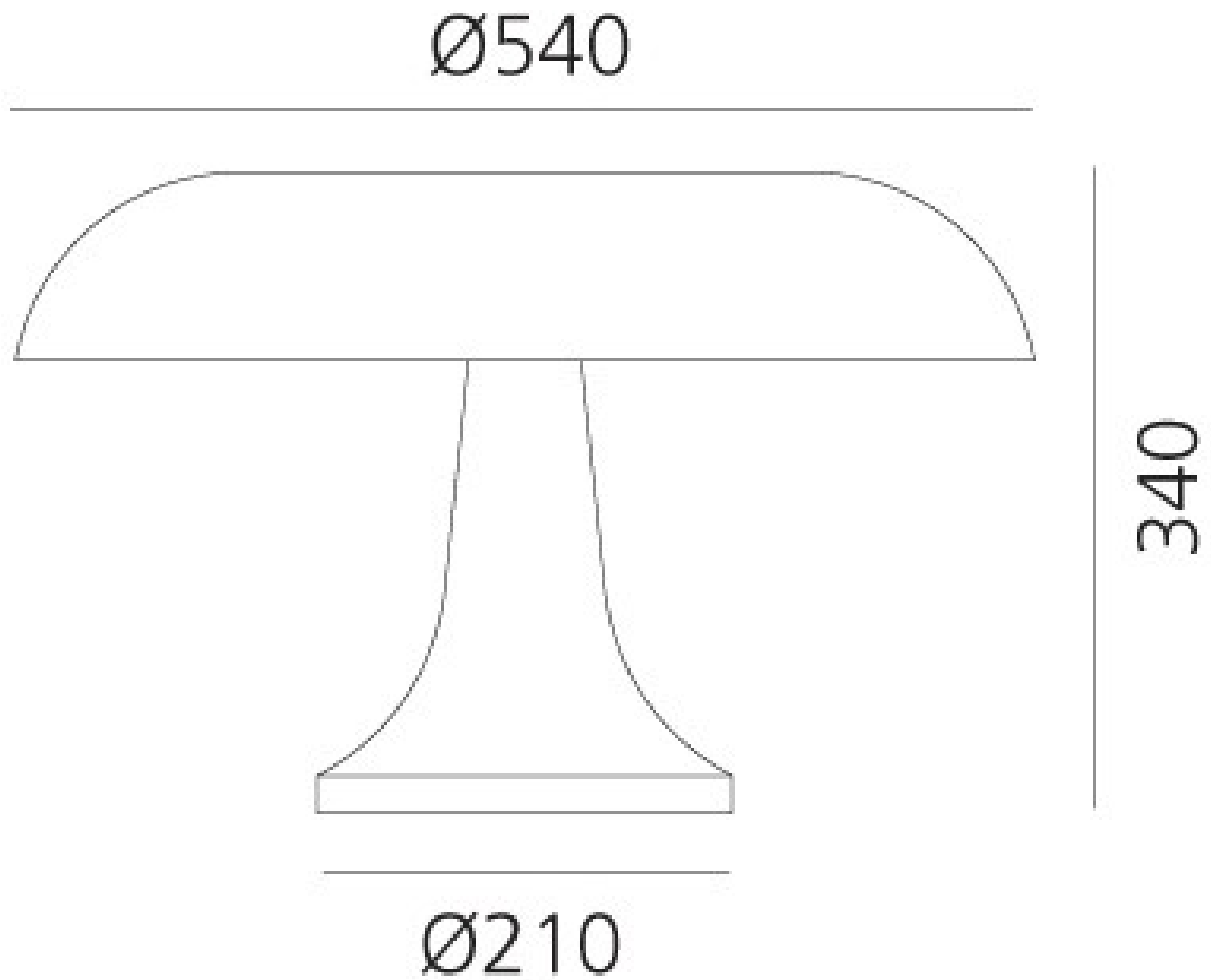

Nesso

Superlites

0207 924 2055
sales@superlites.co.uk
www.superlites.co.uk