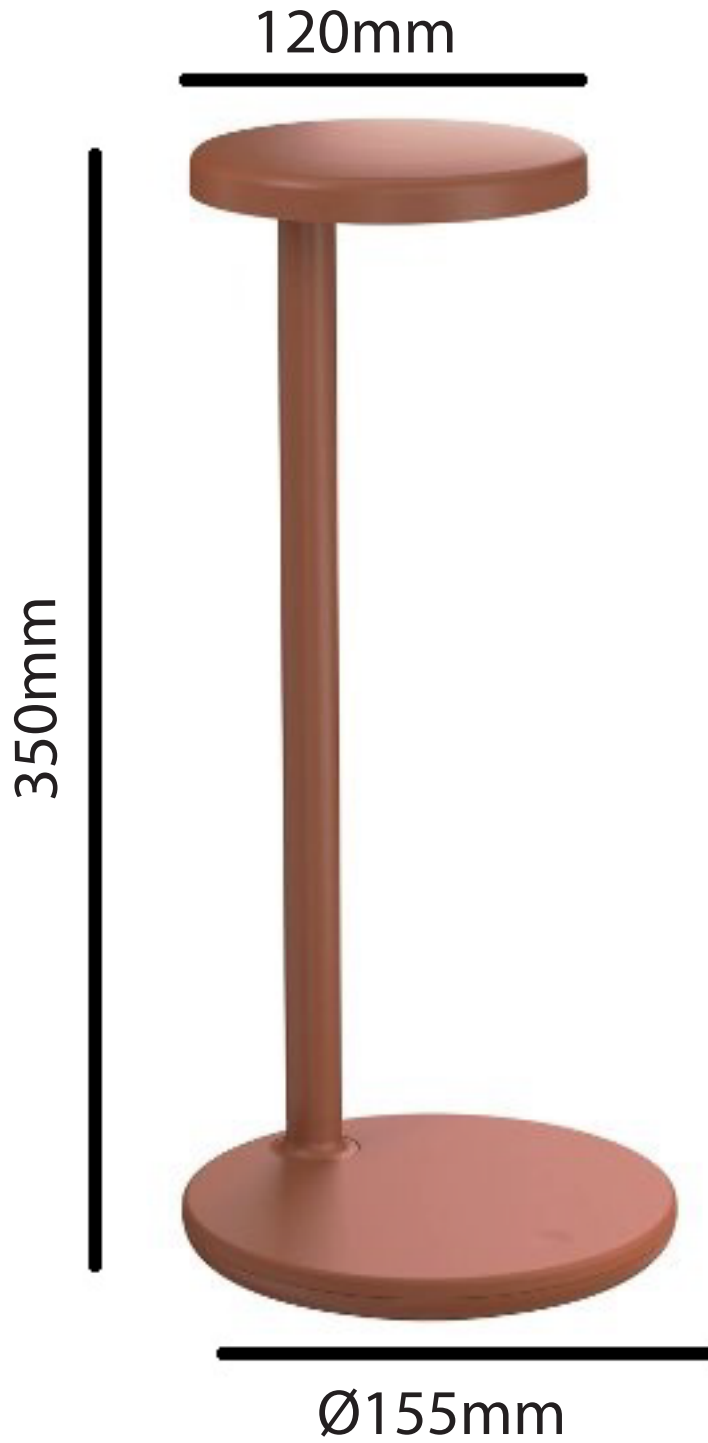

Oblique QI

Superlites

0207 924 2055
sales@superlites.co.uk
www.superlites.co.uk