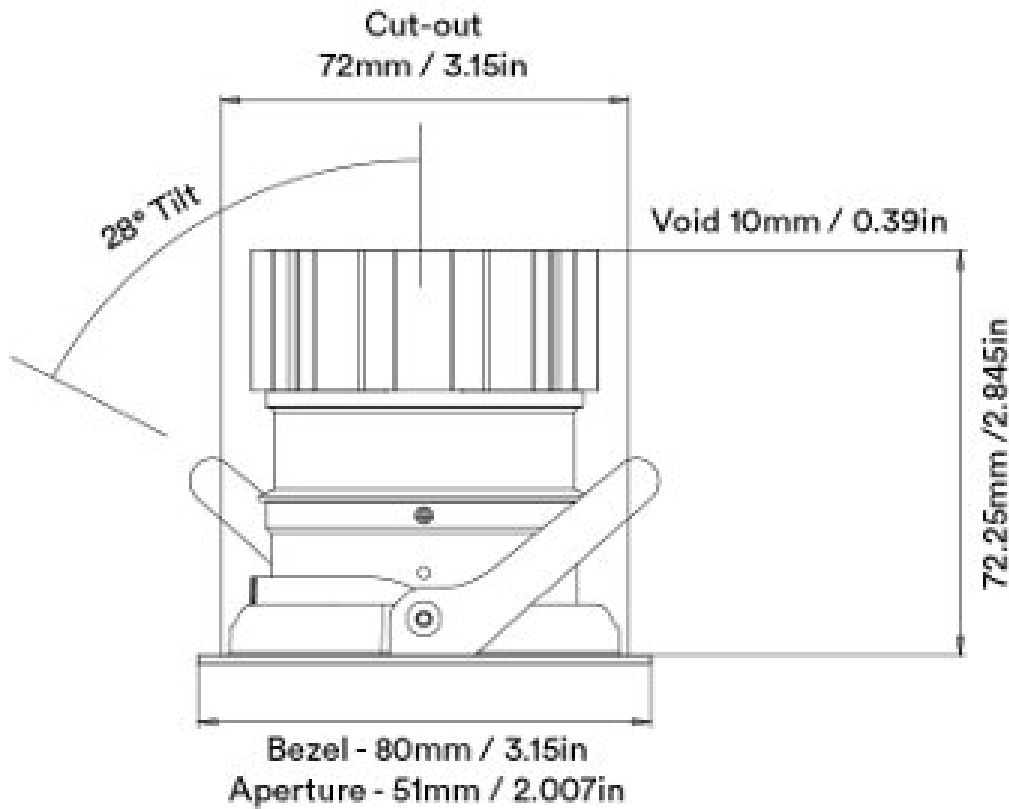

51° - 696lms - 11.4w

Rotation: 360°

2700k

CRI98

Cutout: 72mm

Lens: 51mm

H: 75mm W: 80mm

Must have 10mm void space above fitting.

0207 924 2055

[sales@superlites.co.uk](mailto:sales@superlites.co.uk)

[www.superlites.co.uk](http://www.superlites.co.uk)

**Unit height increases by  
21.65mm / 0.85in  
for spot and elliptical beams**