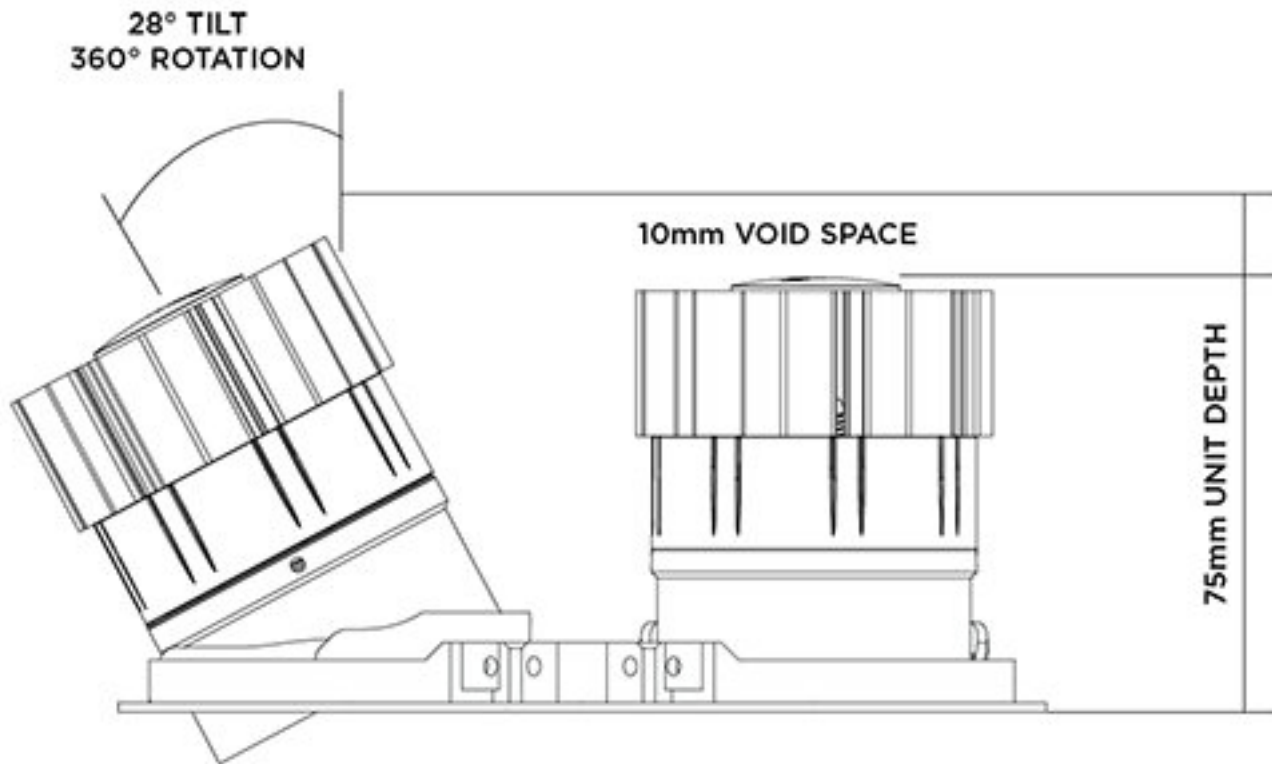

Tilt & Rotate Twin Low Profile Downlight

11.4W/12.2W

Class 3

IP54/IP65

10° - 12.2W X 2 - 534lms

27° - 11.4W X 2 - 1408lms

43° - 11.4W X 2 - 1404lms

51° - 11.4W X 2 - 1392lms

Tilt: 28°

Rotation: 360°

2700k

CRI98

Cutout: 2 x 72mm

Lens: 51mm

H: 72mm W: 80mm x 160mm

Must have 10mm void space above fitting

0207 924 2055
sales@superlites.co.uk
www.superlites.co.uk

**2 X \varnothing 72mm CUT OUT 80mm CENTRES (2X \varnothing 74mm CUT OUT FOR IP RATED VERSION)
 \varnothing 51mm LENS APERTURE
 \varnothing 80 x 160mm BEZEL**