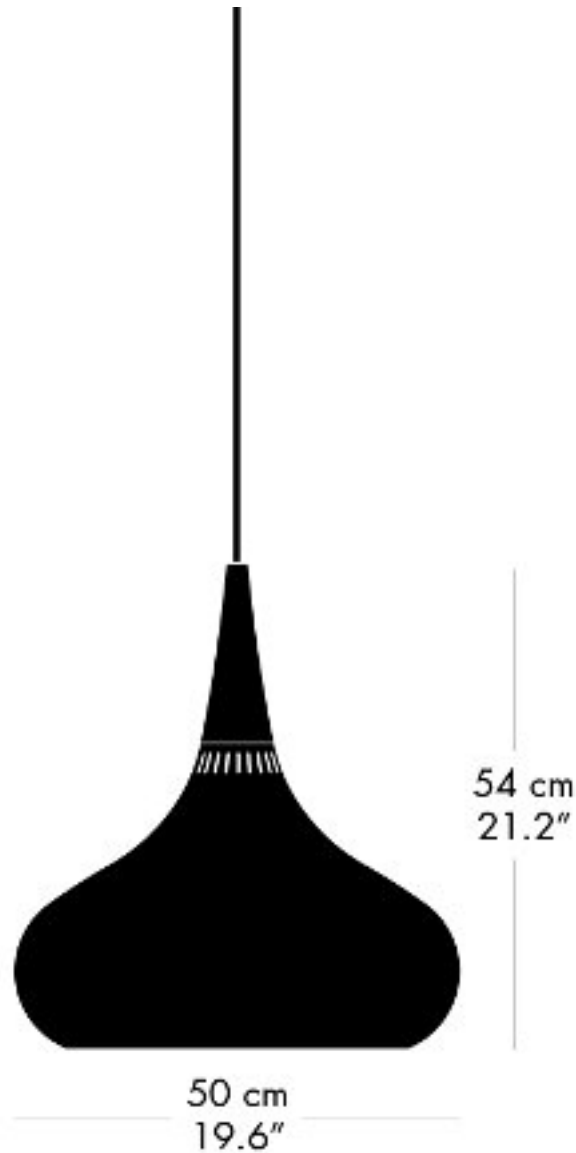

Orient Aluminum P3

Superlites

The silver-coloured aluminium has a personality of its own and renders the design Nordic and exotic at the same time. The well-known oriental shape creates a fascinating contrast in combination with the cool brushed aluminium. As the cherry on top, a suspension in Scandinavian oak combines the shade with a grey blue textile cord and truly underlines the Nordic appearance. Optically, the brushed aluminium makes the entire design appear light and almost levitate.

Aluminum

Aluminum, rosewood Shade

Grey blue textile cable 2x0,75 mm²

Cable length: 3 m

1 x E27 75W lamp

Rated IP20

Class 2

H: 540mm D: 500mm

0207 924 2055
sales@superlites.co.uk
www.superlites.co.uk

Orient Aluminum P3

Superlites

The Orient lamp shade is hand spun in a wooden mould, a feature that underlines the original, organic shape and true craftsmanship of this pendant.