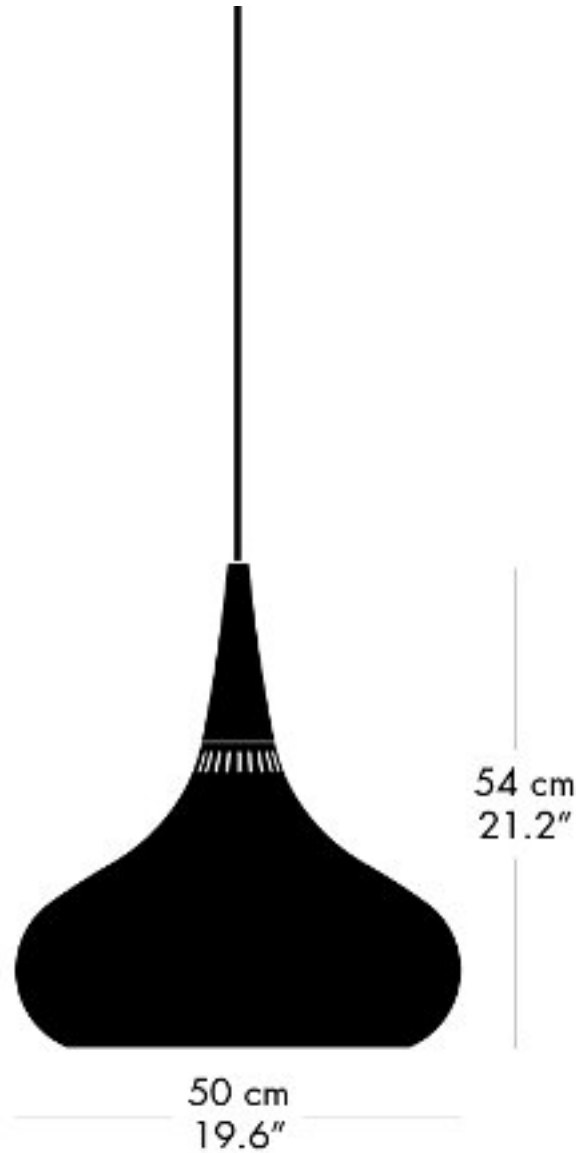

Matt Black

Aluminum with matt black lacquer

Aluminum, rosewood Shade

Black textile cable 2x0,75 mm²

Cable length: 6m

1 x E27 100W lamp

Rated IP20

Class 2

H: 540mm D: 500mm

0207 924 2055

sales@superlites.co.uk

www.superlites.co.uk

Orient Black P3

Superlites

The Orient lamp shade is hand spun in a wooden mould, a feature that underlines the original, organic shape and true craftsmanship of this pendant.