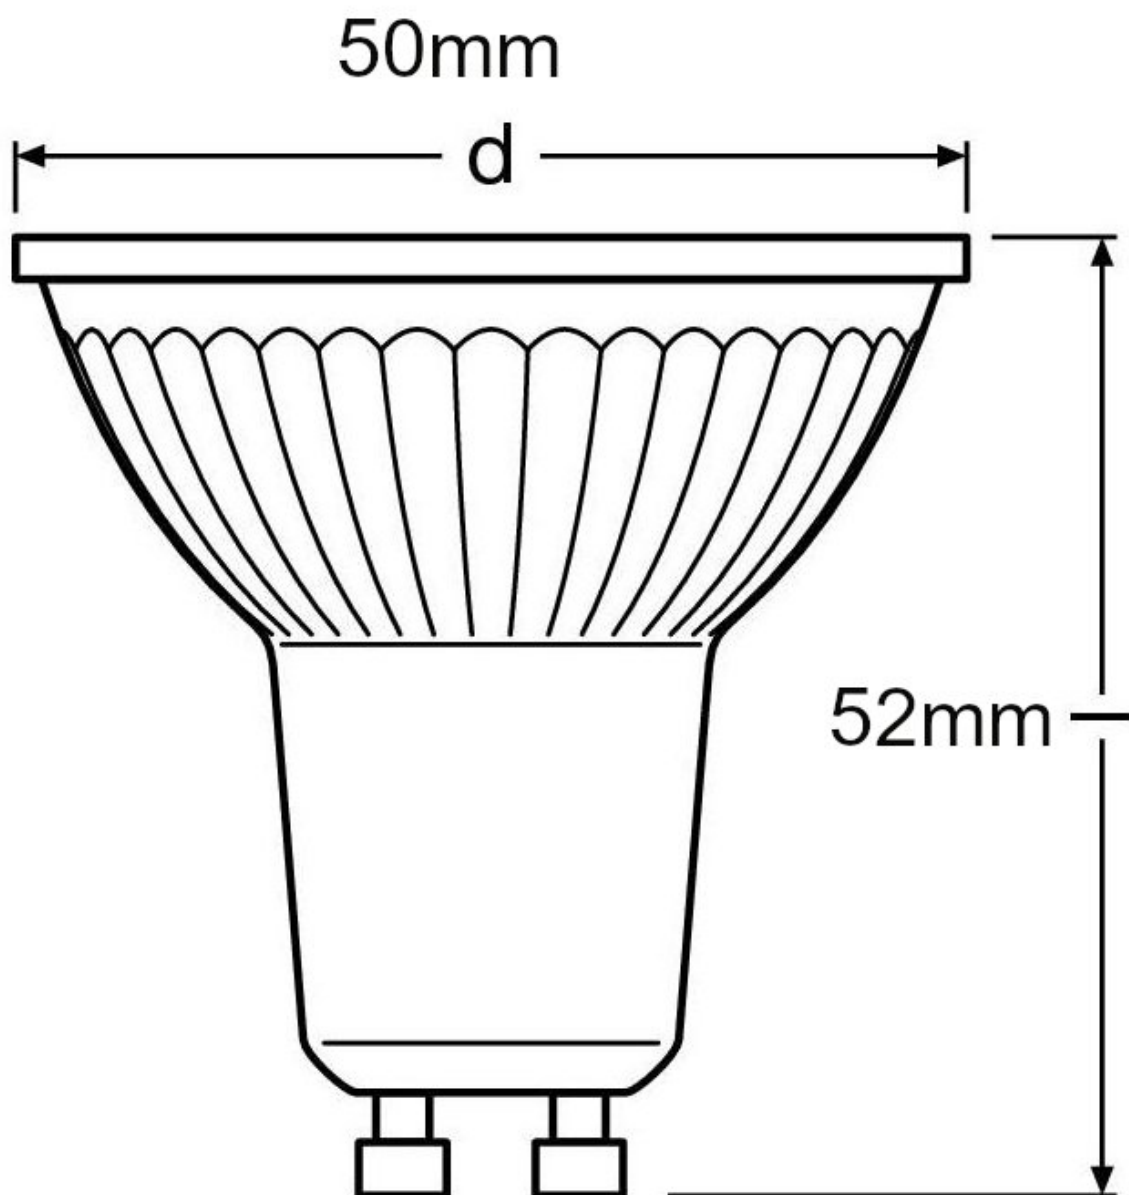

PAR16-OS-9.6W

Superlites
▲

Quick, simple and safe replacement without rewiring
Design, dimensions, luminous flux comparable to an incandescent or halogen lamp
No UV and near-IR radiation in the light beam
Stepless dimming
Very high dimmer compatibility
Instant 100 % light, no warm-up time
Warm White

9.6W
750lms
2700K,3000K
Warm White
36°
CRI:80
220-240v
Dimmable
GU10
Dia: 50mm L: 52mm

0207 924 2055
sales@superlites.co.uk
www.superlites.co.uk

PAR16-OS-9.6W

0207 924 2055
sales@superlites.co.uk
www.superlites.co.uk