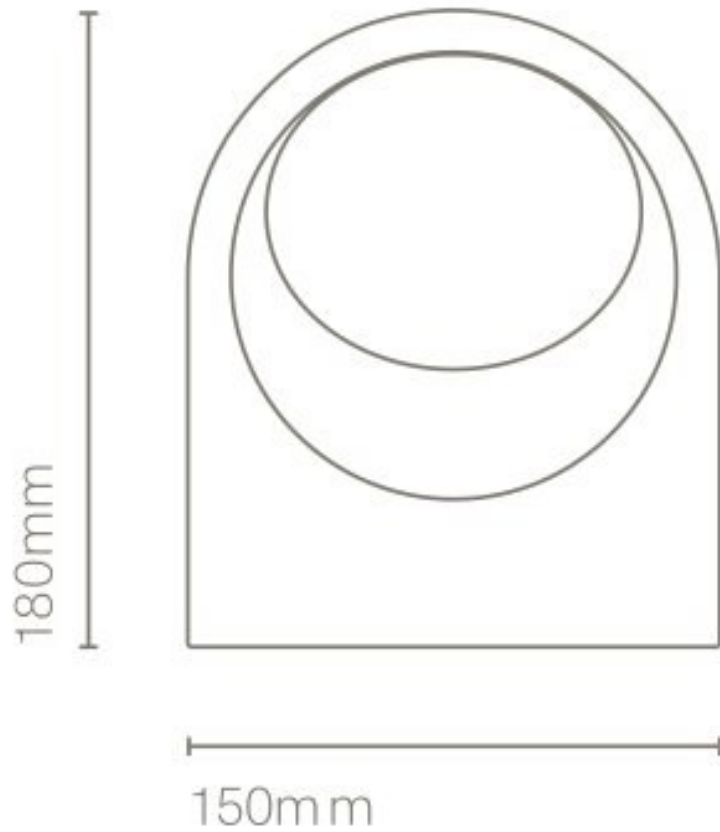

6W
800lms
2700K
LED
CRI:80
IP65
Class I
100-240V
L: 180mm W: 150mm H: 45mm

Finish: Oxide, Anthracite, White

0207 924 2055
sales@superlites.co.uk
www.superlites.co.uk

Placa Wall Round

Superlites

0207 924 2055
sales@superlites.co.uk
www.superlites.co.uk