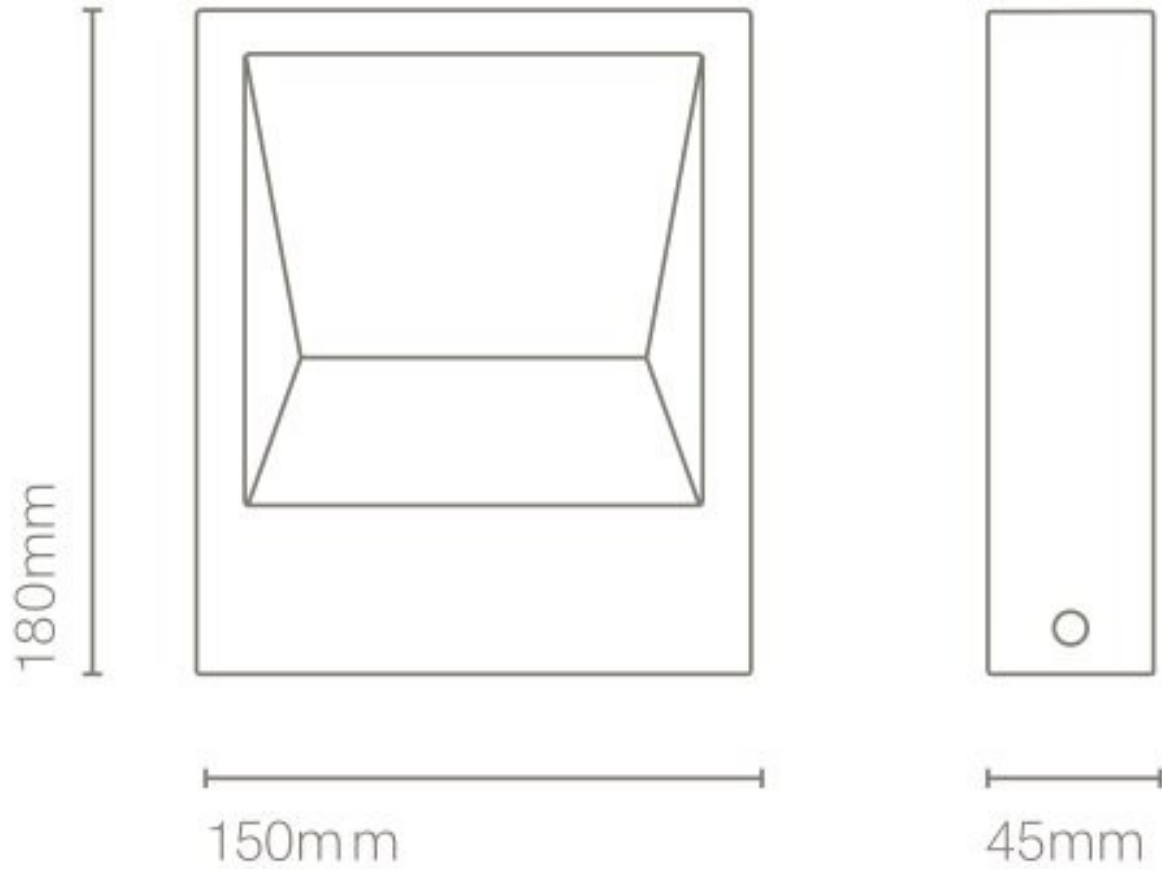

6W
800lms
2700K
LED
CRI:80
IP65
Class I
100-240V
L: 180mm W: 150mm H: 45mm

Finish: Oxide, Anthracite, White

0207 924 2055
sales@superlites.co.uk
www.superlites.co.uk

Placa Wall Square

Superlites

0207 924 2055
sales@superlites.co.uk
www.superlites.co.uk