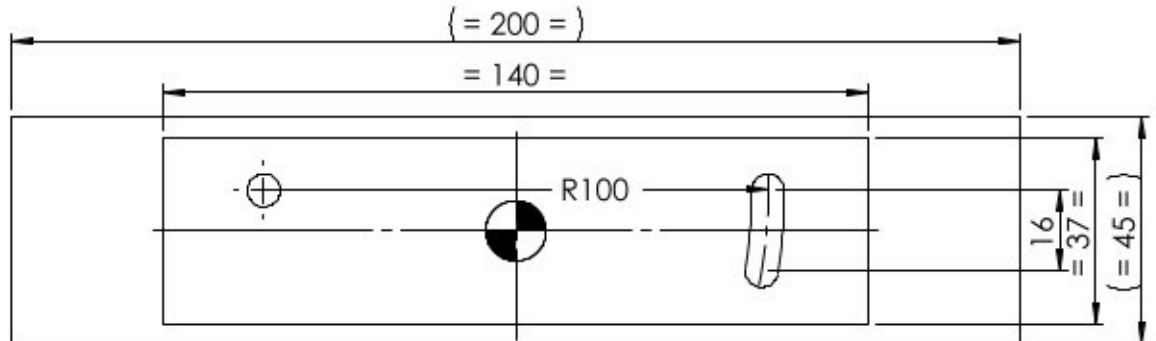

Plema 1

Superlites

0207 924 2055
sales@superlites.co.uk
www.superlites.co.uk