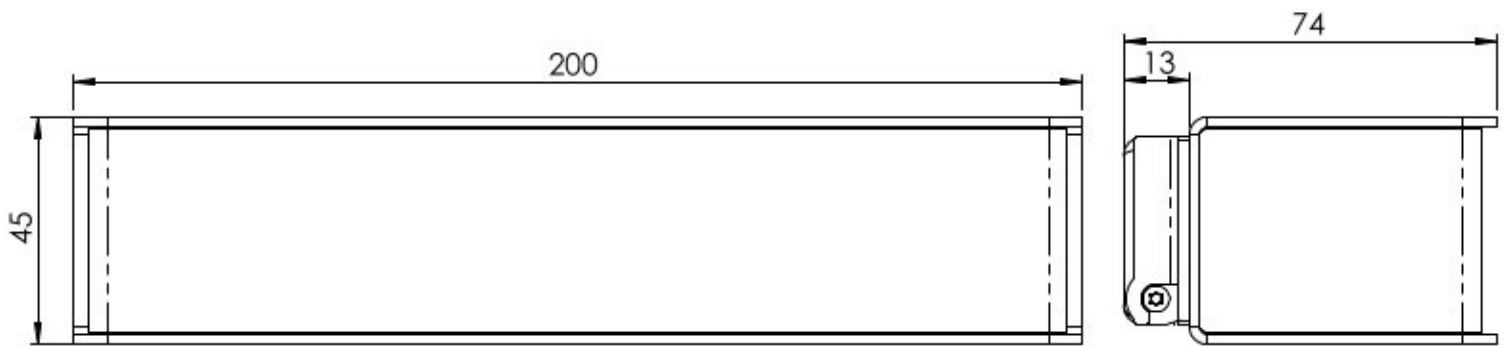

Plema 1

Superlites

0207 924 2055
sales@superlites.co.uk
www.superlites.co.uk