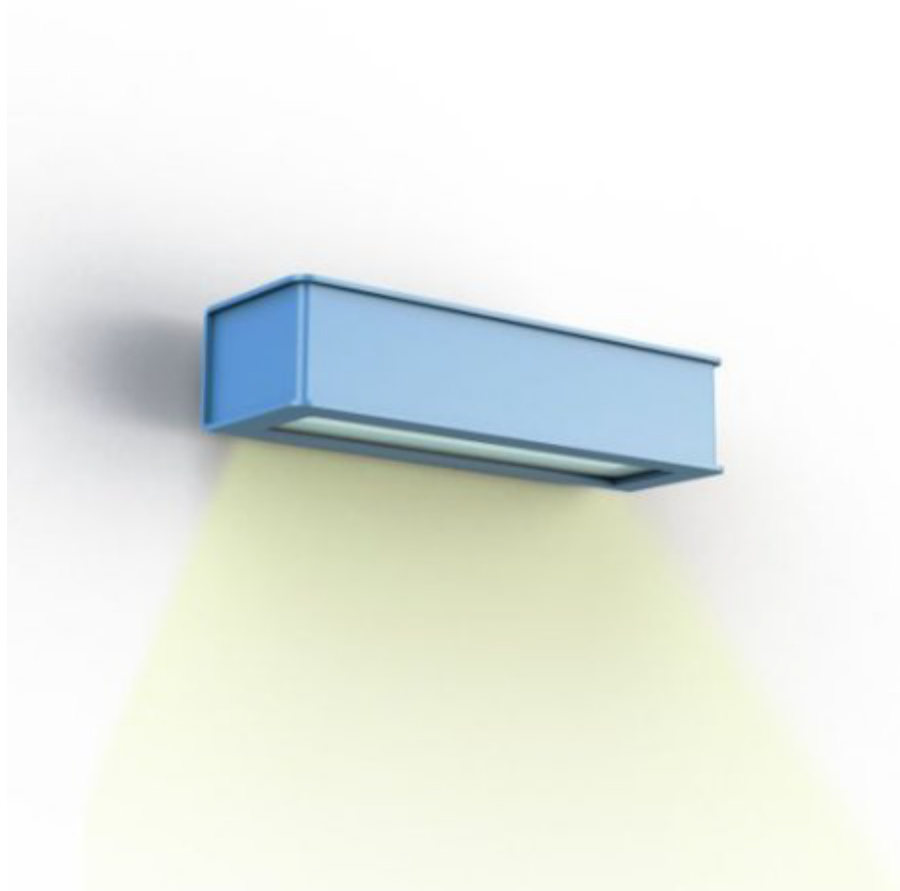

# Plemo 1

**Superlites**

Wall-light

PLEMO in aluminium, down light only

220 - 240 V AC

Class II

IP65

Frosted glass diffuser

9W

G9

Height: 45mm Width: 200mm Depth: 74mm

Finishes: Pure Orange, Old Rustic, Limestone, Sandstone, Slate Grey,  
Pure White, Black Grey, Fern Green, Blue Aluminium, Velvet Black

0207 924 2055  
sales@superlites.co.uk  
www.superlites.co.uk