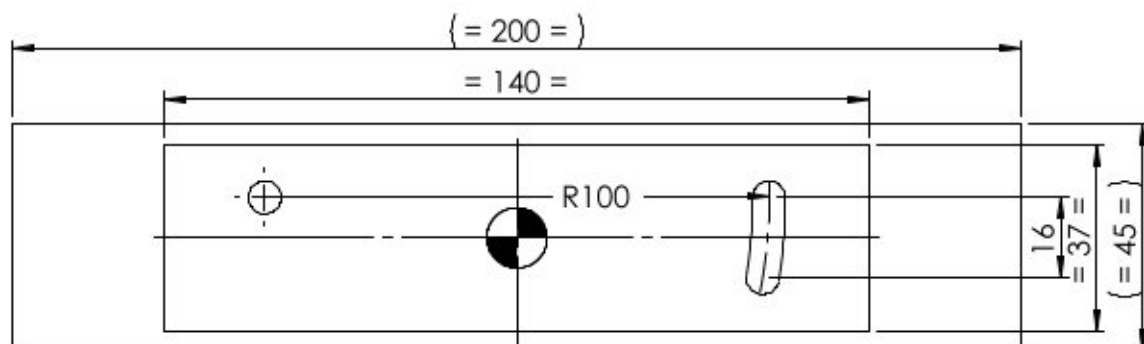

Plempo 2

Superlites

0207 924 2055
sales@superlites.co.uk
www.superlites.co.uk