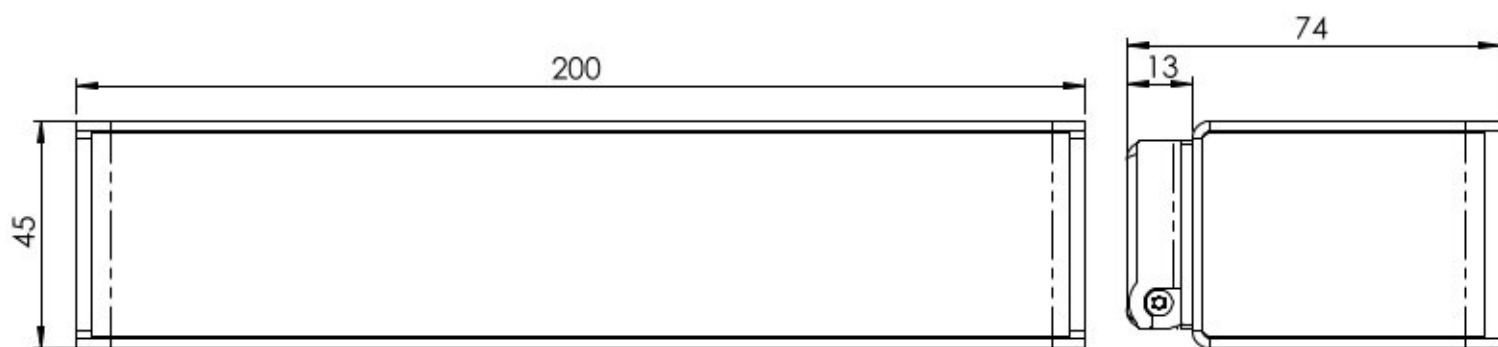

Plempo 2

Superlites

0207 924 2055
sales@superlites.co.uk
www.superlites.co.uk