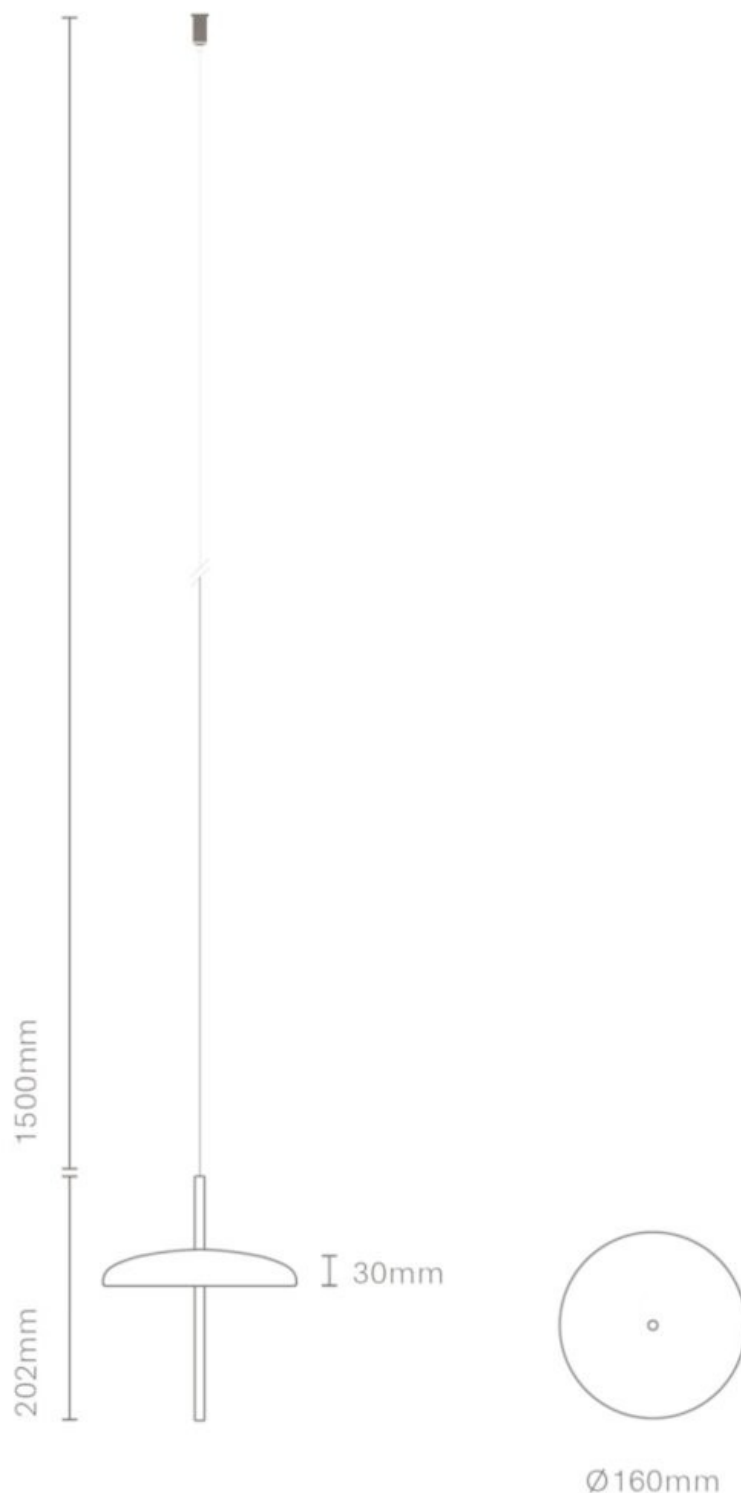

Porte Suspended

Superlites

Porte stands out as a high performance portable luminaire, designed for both indoor and outdoor use (IP43). It offers the convenience of dimming the luminous flux in three levels and adjusting the colour temperature by means of a push button integrated in the head.

0207 924 2055
sales@superlites.co.uk
www.superlites.co.uk