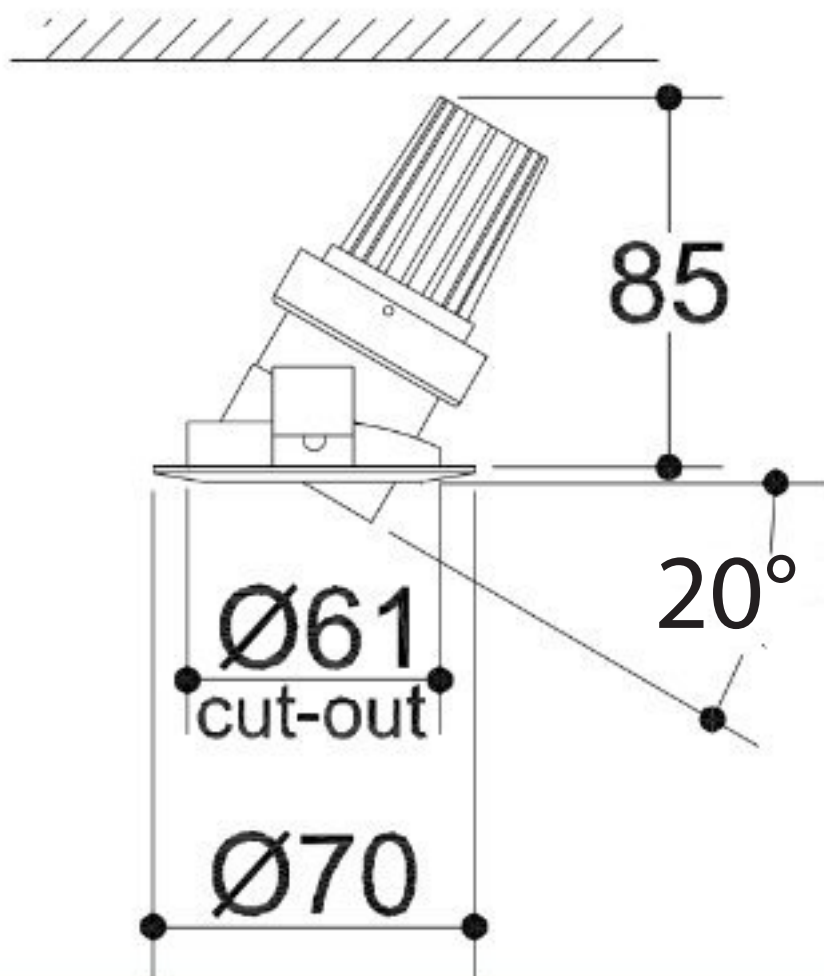

PRO-6624-GU10-IP

Superlites

0207 924 2055
sales@superlites.co.uk
www.superlites.co.uk