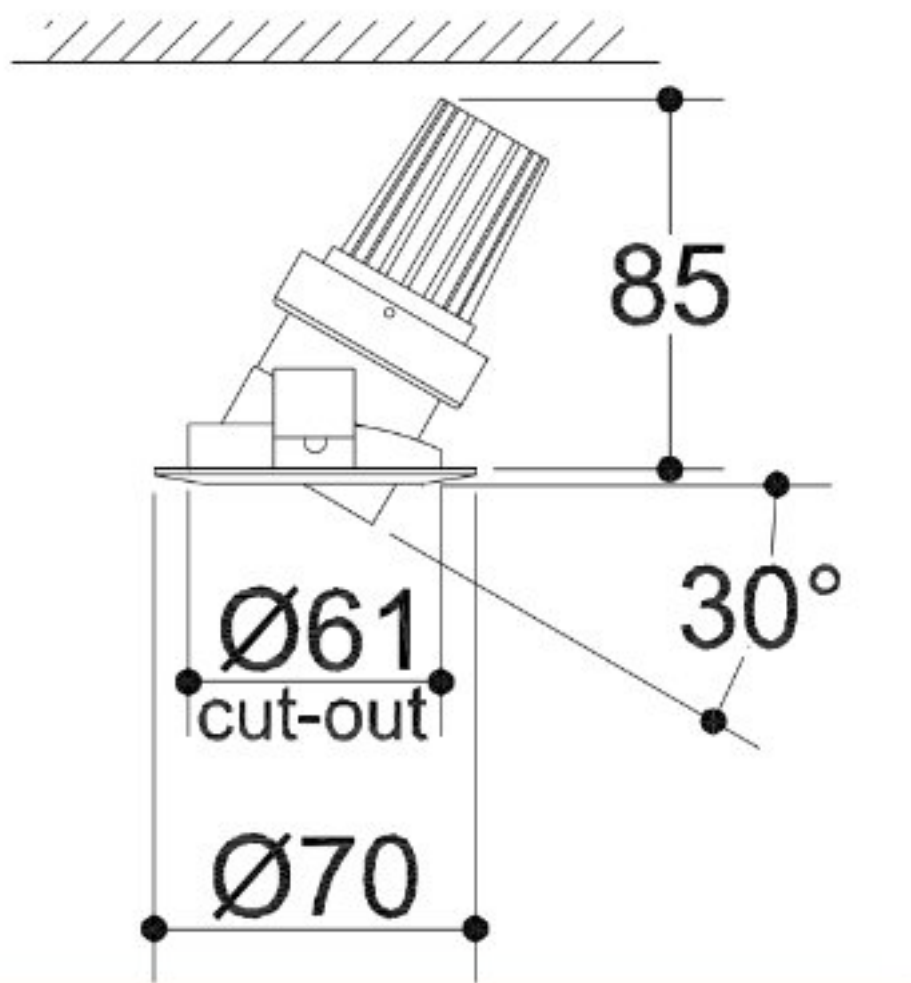

PRO-6624-GU10

Superlites

Beautifully designed adjustable recessed downlight, ultra slim profile, pull-down lamp change, anti glare baffle for visual comfort.

- White Downlight
- Ultra slim profile
- Anti Glare
- Easy lamp change
- 20-35W
- 30° Tilt
- GU10 Halogen or LED
- IP20
- Cutout: 61mm
- Dia: 70mm H: 85mm

	IP 20	240V	30°	 61MM			GU10
20-35 W	LED	PART L	Wh				

0207 924 2055
sales@superlites.co.uk
www.superlites.co.uk

PRO-6624-GU10

Superlites

0207 924 2055
sales@superlites.co.uk
www.superlites.co.uk