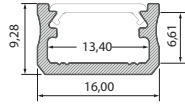

# 9.33mm Surface-mounted Extrusion

## Profile LED A

	White (lacquered)	Black (anodized)	Inox (anodized)	Silver (anodized)
Dimensions	1000 mm, 2000 mm, up to 12 mm			
LED strip width	1000 mm, 2000 mm, up to 12 mm			
1 Meter code:	EXT-LU-A-1M-WHI	EXT-LU-A-1M-BLK	EXT-LU-A-1M-INOX	EXT-LU-A-1M-SILV
2 Meter code:	EXT-LU-A-2M-WHI	EXT-LU-A-2M-BLK	EXT-LU-A-2M-INOX	EXT-LU-A-2M-SILV
Application	surface-mounted profile – Lighting for shelves, countertops, stairs			

## Covers

Dimensions : 1000 mm, 2000 mm

transparent	Frozen	milky	frosted	milky frosted
DIF-LU-1M-T DIF-LU-2M-T	DIF-LU-1M-FZ DIF-LU-2M-FZ	DIF-LU-1M-M DIF-LU-2M-M	DIF-LU-1M-F DIF-LU-2M-F	DIF-LU-1M-FM DIF-LU-2M-FM