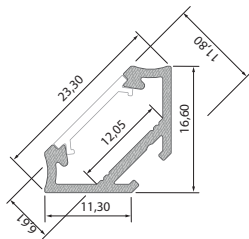

# EXTRUSION 45° ANGLE

## Profil LED C Profile LED C /

	White (lacquered)	Black (anodized)	Inox (anodized)	Silver (anodized)
Dimensions	1000 mm, 2000 mm, up to 12 mm			
LED strip width	up to 12 mm			
1 Meter code:	EXT-LU-C-1M-WHI	EXT-LU-C-1M-BLK	EXT-LU-C-1M-INOX	EXT-LU-C-1M-SILV
2 Meter code:	EXT-LU-C-2M-WHI	EXT-LU-C-2M-BLK	EXT-LU-C-2M-INOX	EXT-LU-C-2M-SILV
Application	Angle profile 45 degrees – for lighting kitchens and stores – lighting for shelves, countertops			

## Covers

Dimensions : 1000 mm, 2000 mm

transparent	Frozen	milky	frosted	milky frosted
DIF-LU-1M-T DIF-LU-2M-T	DIF-LU-1M-FZ DIF-LU-2M-FZ	DIF-LU-1M-M DIF-LU-2M-M	DIF-LU-1M-F DIF-LU-2M-F	DIF-LU-1M-FM DIF-LU-2M-FM