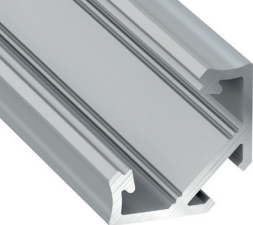

# EXTRUSION 45° ANGLE

## Profil LED C Profile LED C /

	White (lacquered)	Black (anodized)	Inox (anodized)	Silver (anodized)
Dimensions	1000 mm, 2000 mm, up to 12 mm			
LED strip width	up to 12 mm			
1 Meter code:	EXT-LU-C-1M-WHI	EXT-LU-C-1M-BLK	EXT-LU-C-1M-INOX	EXT-LU-C-1M-SILV
2 Meter code:	EXT-LU-C-2M-WHI	EXT-LU-C-2M-BLK	EXT-LU-C-2M-INOX	EXT-LU-C-2M-SILV
Application	Angle profile 45 degrees – for lighting kitchens and stores – lighting for shelves, countertops			

## Covers

Dimensions : 1000 mm, 2000 mm

transparent	Frozen	milky	frosted	milky frosted
DIF-LU-1M-T DIF-LU-2M-T	DIF-LU-1M-FZ DIF-LU-2M-FZ	DIF-LU-1M-M DIF-LU-2M-M	DIF-LU-1M-F DIF-LU-2M-F	DIF-LU-1M-FM DIF-LU-2M-FM