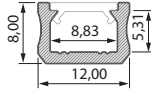

# 8mm Surface-mounted Extrusion

## Profile LED X

	White (lacquered)	Black (anodized)	Inox (anodized)	Silver (anodized)
Dimensions	1000 mm, 2000 mm, up to 8 mm			
LED strip width	1000 mm, 2000 mm, up to 8 mm			
1 Meter code:	EXT-LU-X-1M-WHI	EXT-LU-X-1M-BLK	EXT-LU-X-1M-INOX	EXT-LU-X-1M-SILV
2 Meter code:	EXT-LU-X-2M-WHI	EXT-LU-X-2M-BLK	EXT-LU-X-2M-INOX	EXT-LU-X-2M-SILV
Application	surface-mounted profile – Lighting for shelves, countertops, stairs			

## Covers

Dimensions : 1000 mm, 2000 mm

transparent	Frozen	milky	frosted	milky frosted
DIF-LU-1M-X-T DIF-LU-2M-X-T	DIF-LU-1M-X-FZ DIF-LU-2M-X-FZ	DIF-LU-1M-X-M DIF-LU-2M-X-M	DIF-LU-1M-X-F DIF-LU-2M-X-F	DIF-LU-1M-X-FM DIF-LU-2M-X-FM