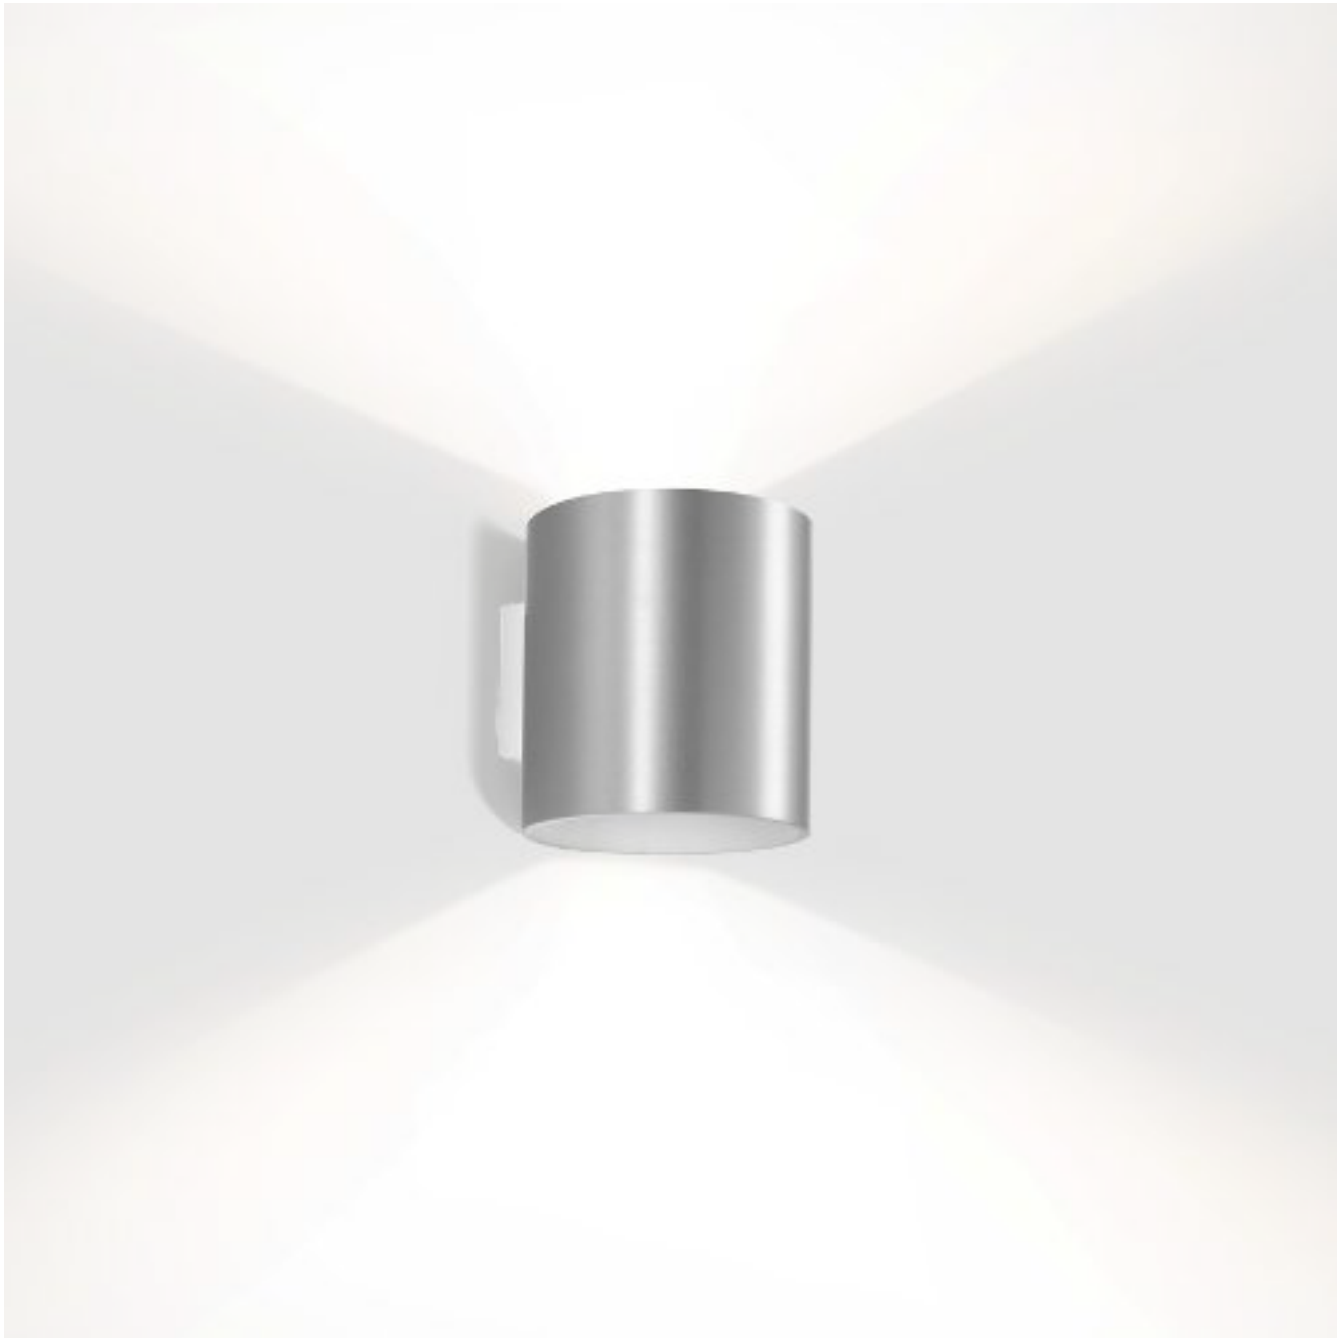

# Ray 4.0 LED

**Superlites**

Up and Down light

Integrated LED

6W LED

1800K-2850K, 2700K, 3000K

IP65

1800K-2850K, 2700K - 400lm

3000K - 440lm

Dimmable

W: 150mm x H: 160mm

Colours: Black Texture, Gold, Copper, Bronze,  
White Texture, Aluminium brushed

**0207 924 2055**  
**sales@superlites.co.uk**  
**www.superlites.co.uk**